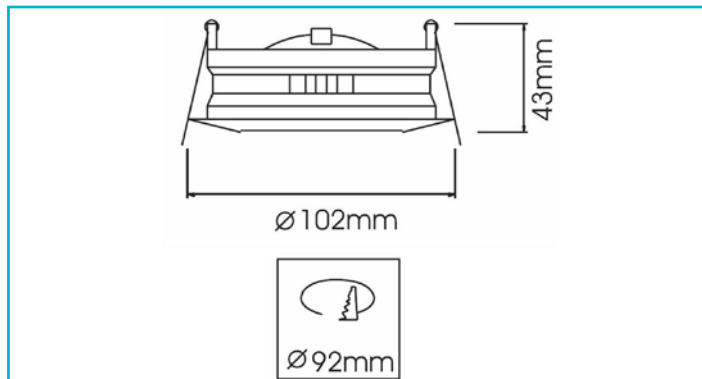

Art. no. 126074

Downlight Swing round, Tilt, 1x max 50 W MR16, Aluminium

 DEKOLIGHT

Housing Material	Die-cast aluminium
Housing Color	Aluminum
Housing Surface	Matt
Protection Class	Protection class III/safety extra-low voltage
Operating Mode	Constant voltage
max. Power	1x max. 50 W
Rated Input Voltage	12 V/AC/DC
Socket Description	GU5.3 / MR16
Socket Quantity	1
Power Supply Unit incl.	No
Connection Cable Secondary	Yes
Secondary Connection	Open cables
Dimmable	Yes
Control technology	Dimmable via optional light source
Motion Detector	No
Execution	Without lamp
Swivel Angle	40 Degree
Light Exit Surfaces	1
Light characteristics	Direct
Light direction	Below
Diameter	102 mm
Installation Depth	65 mm
Cut Out Diameter	92 mm
Product weight	158 g
Working Temperature	-5 to 40 °C
IP Protection Class	IP 20