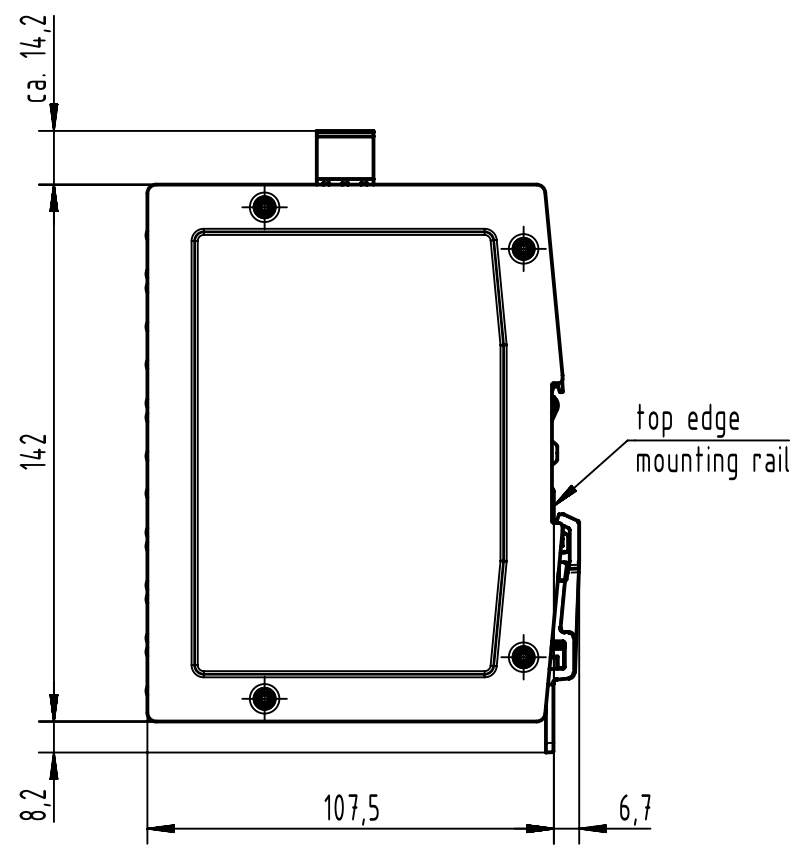

1 2 3 4 5 6

A
B
C
D

for mounting rail acc. to DIN EN 60715

	All Dimensions in mm Original Size DIN A4		Scale 1:2	Free size tol.		Ref. Sub. TB 24030080030 v. 2014-01-16	
	All rights reserved Department EL PD		Created by HOLLERT	Inspected by KLEINEM	Standardisation	Date 2021-11-16	State Final Release
HARTING D-32339 Espelkamp			Title Ha-VIS eCon 3080B-A-P			Doc-Key / ECM-Nr. 100611297/UGD/001/B 500000204.798	
			Type TB	Number 24 03 008 0030		Rev. B	Page 1/1