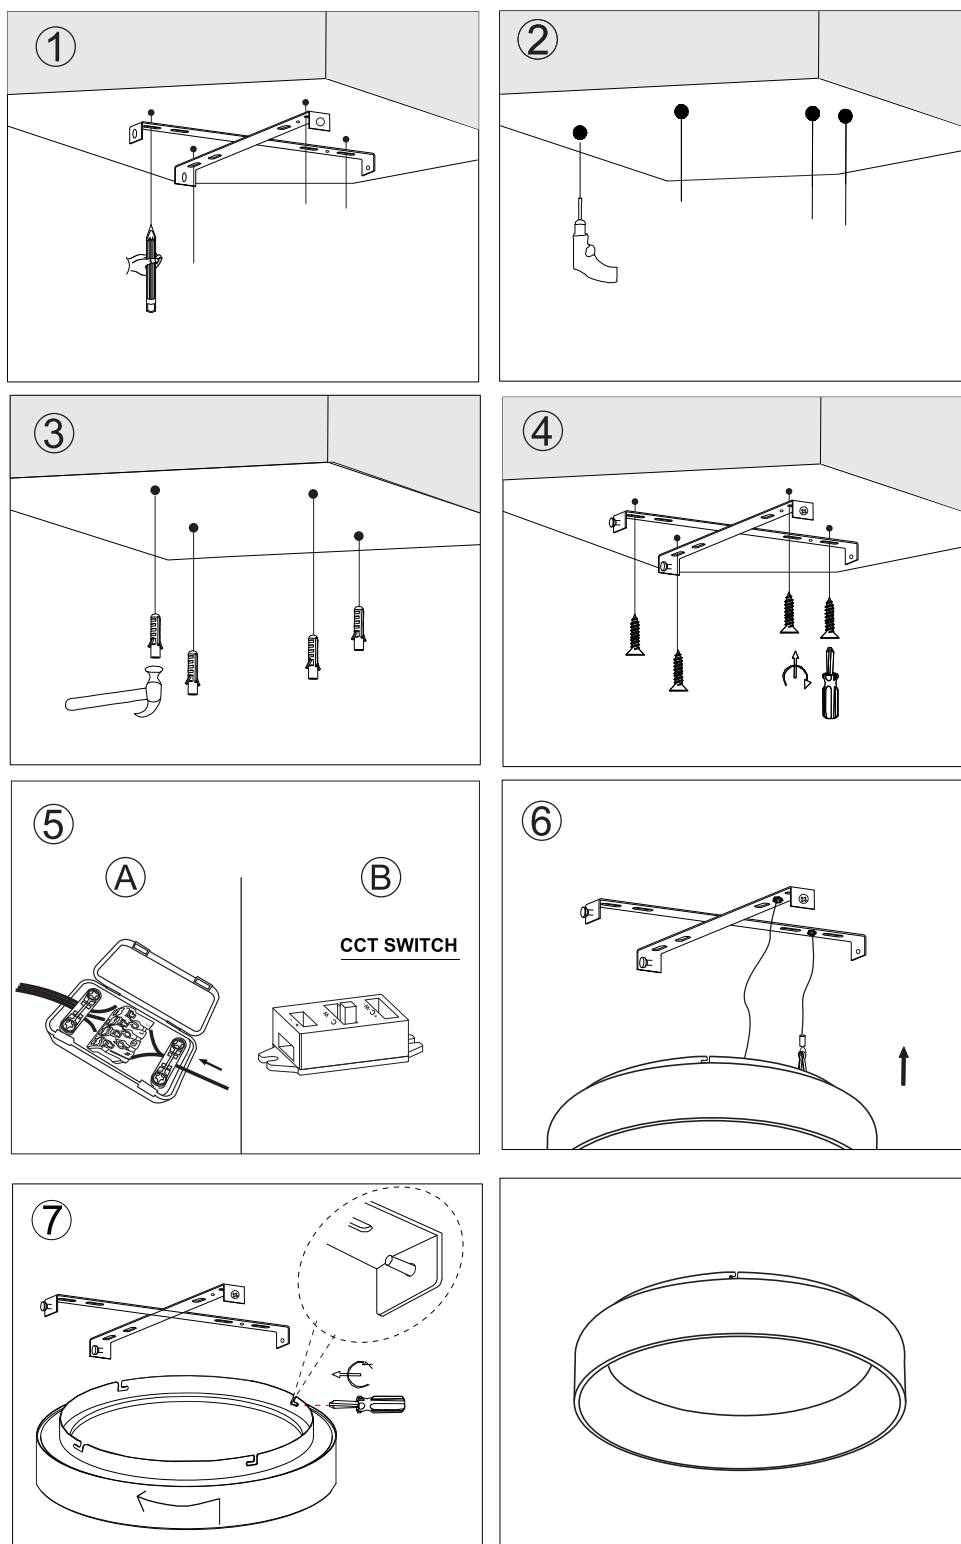

Artikel Nr. / Article No.: 348180-183

Deckenaufbauleuchte Sculptoris / Surface mounted ceiling lamp Sculptoris
220-240V AC/50-60Hz, 400 mm / 30 W, 600 mm / 42 W, 800 mm / 60 W

Achtung! Für diese Arbeiten müssen Sie die Spannungsversorgung trennen.
Attention! For this work you must turn off the power supply.

N = Blau • ⊕ = Gelb / Grün • L = Braun
N = Blue • ⊕ = Yellow / Green • L = Brown

Dieses Produkt enthält eine Lichtquelle der Energieeffizienzklasse E.
This product contains a light source of energy efficiency class E.