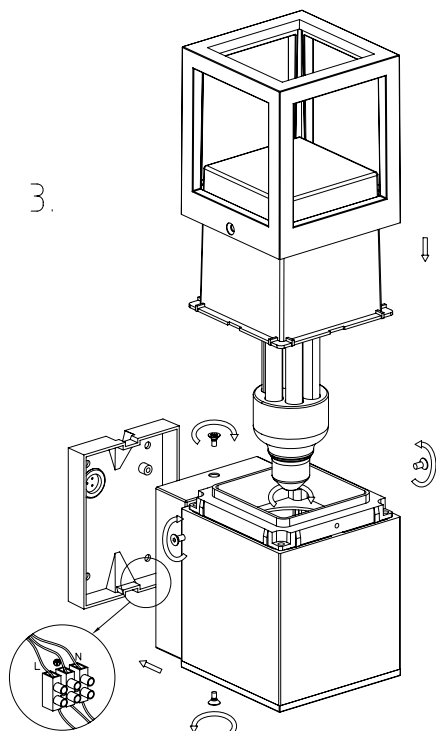

Artikel Nr. / Article No.: 731059

Kapego Wandaufbauleuchte, Facado A / Kapego Surface mounted wall lamp, Facado A
220-240V AC/50-60Hz, E27 11,00 W

Achtung! Für diese Arbeiten müssen Sie die Spannungsversorgung trennen.
Attention! For this work you must turn off the power supply.

N = Blau • = Gelb / Grün • L = Braun
N = Blue • = Yellow / Green • L = Brown