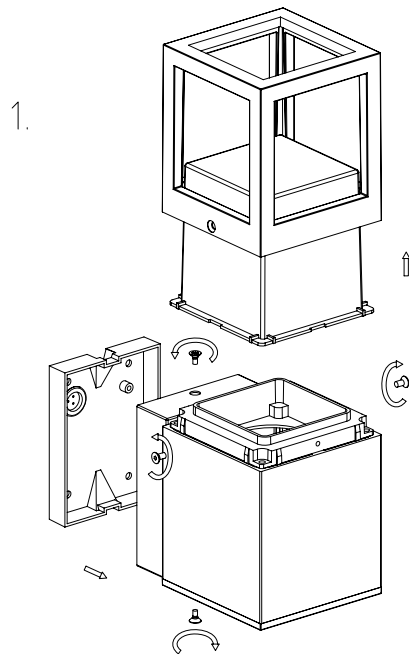

Artikel Nr. / Article No.: 731059

Kapego Wandaufbauleuchte, Facado A / Kapego Surface mounted wall lamp, Facado A
220-240V AC/50-60Hz, E27 11,00 W

Achtung! Für diese Arbeiten müssen Sie die Spannungsversorgung trennen.
Attention! For this work you must turn off the power supply.

N = Blau • = Gelb / Grün • L = Braun
N = Blue • = Yellow / Green • L = Brown