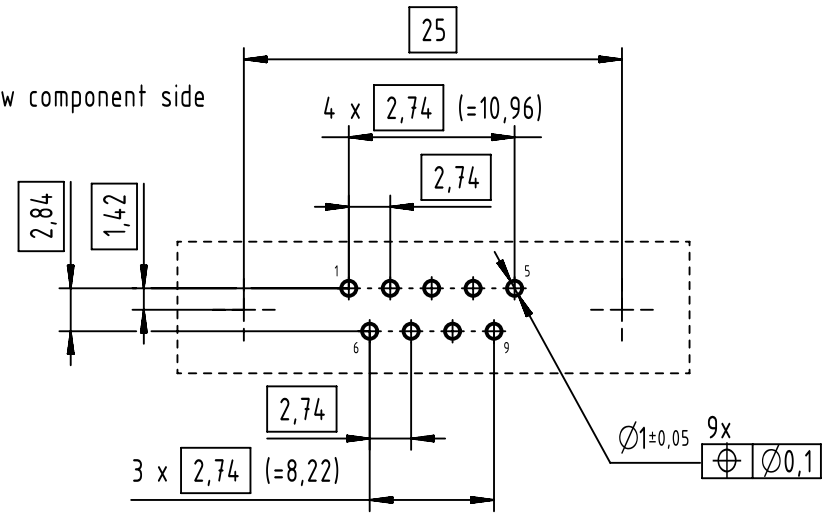

1 2 3 4 5 6

A

B

C

D

Mating face according to MIL-C-24308 / DIN 41652 / CECC 75301-802

PCB layout view component side

09 67 009 5655050	PLS4
09 67 009 5655	PL2
09 67 009 5654	PL3
Part number	Performance level

	All rights reserved Department EL PD	All Dimensions in mm Original Size DIN A4	Scale 2:1	Free size tol.	Ref.
		Created by 408257	Inspected by LUOK	Standardisation ROEBEN	Date 2023-06-01
HARTING D-32339 Espelkamp		Title D-Sub male 9-pole straight assembly			Doc-Key / ECM-Nr. 100578444/UGD/000/C 500000246161
		Type TB	Number 0967009565X		Rev. C Page 1/1