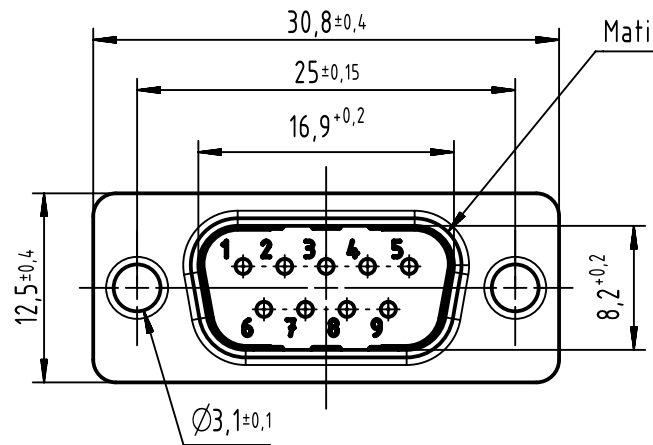

1 2 3 4 5 6

A

B

C

D

Mating face according to MIL-C-24308 / DIN 41652 / CECC 75301-802

PCB layout view component side

09 67 009 5655050	PLS4
09 67 009 5655	PL2
09 67 009 5654	PL3
Part number	Performance level

	All rights reserved Department EL PD	All Dimensions in mm Original Size DIN A4	Scale 2:1	Free size tol.	Ref.
		Created by 408257	Inspected by LUOK	Standardisation ROEBEN	Date 2023-06-01
HARTING D-32339 Espelkamp		Title D-Sub male 9-pole straight assembly			Doc-Key / ECM-Nr. 100578444/UGD/000/C 500000246161
		Type TB	Number 0967009565X		Rev. C Page 1/1