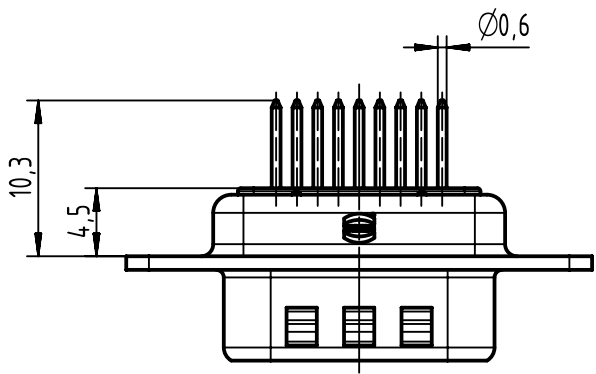

1 2 3 4 5 6

A

B

C

D

Mating face according to MIL-C-24308 / DIN 41652 / CECC 75301-802

PCB layout view component side

09 67 009 5655050	PLS4
09 67 009 5655	PL2
09 67 009 5654	PL3
Part number	Performance level

	All rights reserved Department EL PD	All Dimensions in mm Original Size DIN A4	Scale 2:1	Free size tol.	Ref.
		Created by 408257	Inspected by LUOK	Standardisation ROEBEN	Date 2023-06-01
HARTING D-32339 Espelkamp		Title D-Sub male 9-pole straight assembly			Doc-Key / ECM-Nr. 100578444/UGD/000/C 500000246161
		Type TB	Number 0967009565X		Rev. C Page 1/1