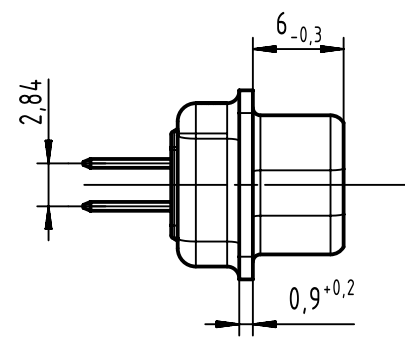

1 2 3 4 5 6

A

B

C

D

Mating face according to MIL-C-24308 / DIN 41652 / CECC 75301-802

PCB layout view component side

09 67 009 5655050	PLS4
09 67 009 5655	PL2
09 67 009 5654	PL3
Part number	Performance level

	All rights reserved Department EL PD	All Dimensions in mm Original Size DIN A4	Scale 2:1	Free size tol.	Ref.
		Created by 408257	Inspected by LUOK	Standardisation ROEBEN	Date 2023-06-01
HARTING D-32339 Espelkamp		Title D-Sub male 9-pole straight assembly			Doc-Key / ECM-Nr. 100578444/UGD/000/C 500000246161
		Type TB	Number 0967009565X		Rev. C Page 1/1