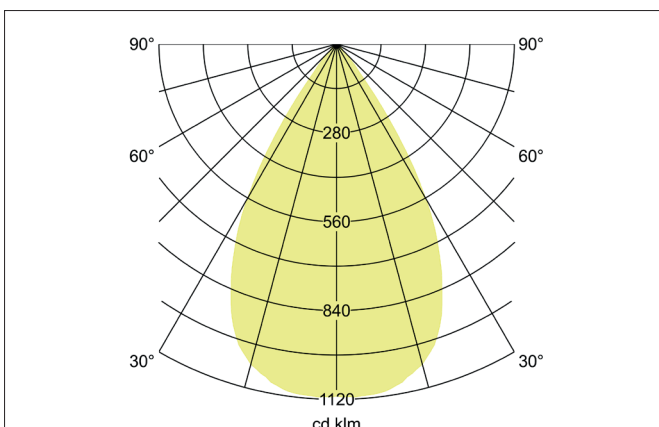

TRAXX MINI LED recessed spotlight, on/off switchable
Article no. 88746165

Light.
For Generations.

Tender

LED recessed spotlight, on/off switchable, Round. Ceiling cut-out \varnothing 92 mm, Installation depth 112 mm, Weight 0,713 kg, with rotations-symmetrical, deep, wide distributed light intensity. optimal light distribution due to a glass transparent cover. Luminous flux 1.777 lm, Power 1 x 15 W, Light colour neutral white, Correlated color temprature (CCT) 3.500 K, Colour rendering index CRI > 90, Rated life time L80/B50 at 25 °C: 50.000 h, Housing material: Aluminium / Glass / Plastic, Colour: Silver structure, Permissible ambient temperature (ta): -20 °C - +25 °C, Protection class (EN 61140): II, Degree of protection (DIN EN 60529): IP20, .With electronic driver, on/off switchable.

Article data	
Article no.	88746165
GTIN	4251433972815
Series name	TRAXX MINI
Short description	LED recessed spotlight, on/off switchable
Material	Aluminium / Glass / Plastic
Colour	Silver
Type of surface	Structure
Shape	Round
Built-in diameter	92 mm
Installation depth	112 mm
Weight	0.713 kg

TRAXX MINI LED recessed spotlight, on/off switchable

Article no. 88746165

Light.
For Generations.

Lighting technology	
Colour temperature	3.500 K
Light colour	White
Light output	Direct
Luminous flux	1,777 lm
System efficiency	118 lm/W
Colour rendering	CRI > 90
Reflector	High-gloss
Beam angle	60°
Light sharing	Symmetric