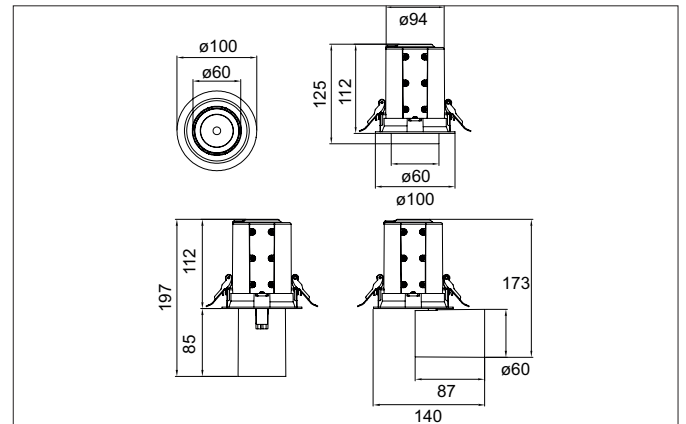

TRAXX MINI LED recessed spotlight, on/off switchable
Article no. 88746165

Light.
For Generations.

Tender

LED recessed spotlight, on/off switchable, Round. Ceiling cut-out \varnothing 92 mm, Installation depth 112 mm, Weight 0,713 kg, with rotations-symmetrical, deep, wide distributed light intensity. optimal light distribution due to a glass transparent cover. Luminous flux 1.777 lm, Power 1 x 15 W, Light colour neutral white, Correlated color temprature (CCT) 3.500 K, Colour rendering index CRI > 90, Rated life time L80/B50 at 25 °C: 50.000 h, Housing material: Aluminium / Glass / Plastic, Colour: Silver structure, Permissible ambient temperature (ta): -20 °C - +25 °C, Protection class (EN 61140): II, Degree of protection (DIN EN 60529): IP20, .With electronic driver, on/off switchable.

Article data	
Article no.	88746165
GTIN	4251433972815
Series name	TRAXX MINI
Short description	LED recessed spotlight, on/off switchable
Material	Aluminium / Glass / Plastic
Colour	Silver
Type of surface	Structure
Shape	Round
Built-in diameter	92 mm
Installation depth	112 mm
Weight	0.713 kg

TRAXX MINI LED recessed spotlight, on/off switchable

Article no. 88746165

Light.
For Generations.

Lighting technology	
Colour temperature	3.500 K
Light colour	White
Light output	Direct
Luminous flux	1,777 lm
System efficiency	118 lm/W
Colour rendering	CRI > 90
Reflector	High-gloss
Beam angle	60°
Light sharing	Symmetric

Packing data	
Gross weight	0.776 kg
Length of packaging	170 mm
Packaging width	170 mm
Packaging height	110 mm
Disposal at end of life	This product must not be disposed of with household waste. You are obliged, to dispose of such electrical waste separately. By disposing of electrical waste and other old or defective electronics separately, you support recycling or other forms of re-use. In that way you help to take care and to avoid that harmful substances get into the environment.