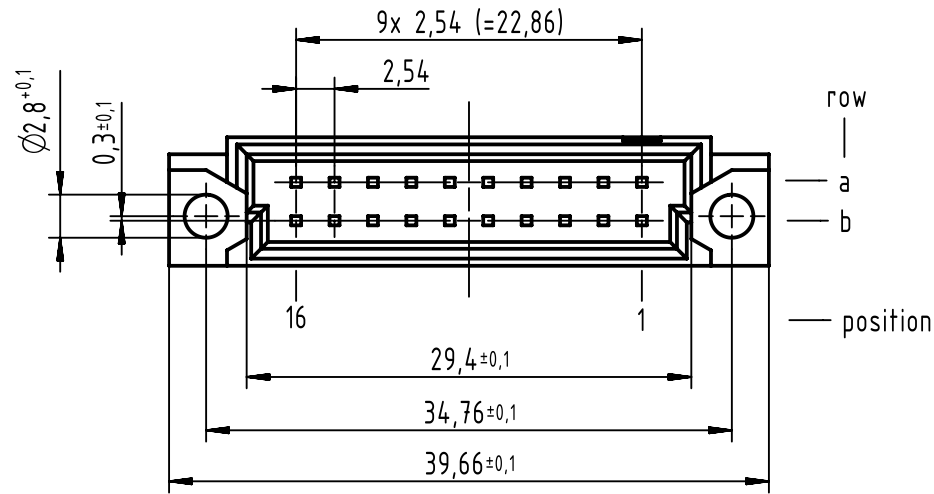

1 2 3 4 5 6

	All Dimensions in mm Original Size DIN A4		Scale 2:1	Free size tol. complementary IEC 60603-2		Ref. TB 097512034-01 / 2013/11/22	
	All rights reserved Department EC PD - DE		Created by STORCK	Inspected by ZWAHR	Standardisation KOHLER	Date 2016-08-17	State Final Release
HARTING Electronics GmbH D-32339 Espelkamp			Title DIN Signal type 3Q male connector			Doc-Key / ECM-Nr. 100224273/UGD/006/A 500000107761	
			Type TB	Number 09751203101		Rev. A	Page 1/1