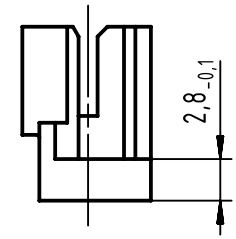

1 2 3 4 5 6

	All Dimensions in mm Original Size DIN A4		Scale 2:1	Free size tol. complementary IEC 60603-2		Ref. TB 097512034-01 / 2013/11/22	
	All rights reserved Department EC PD - DE		Created by STORCK	Inspected by ZWAHR	Standardisation KOHLER	Date 2016-08-17	State Final Release
HARTING Electronics GmbH D-32339 Espelkamp			Title DIN Signal type 3Q male connector			Doc-Key / ECM-Nr. 100224273/UGD/006/A 500000107761	
			Type TB	Number 09751203101		Rev. A	Page 1/1