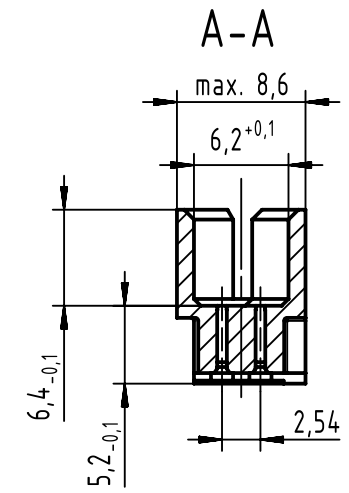

1 2 3 4 5 6

	All Dimensions in mm Original Size DIN A4		Scale 2:1	Free size tol. complementary IEC 60603-2		Ref. TB 097512034-01 / 2013/11/22	
	All rights reserved Department EC PD - DE		Created by STORCK	Inspected by ZWAHR	Standardisation KOHLER	Date 2016-08-17	State Final Release
HARTING Electronics GmbH D-32339 Espelkamp			Title DIN Signal type 3Q male connector			Doc-Key / ECM-Nr. 100224273/UGD/006/A 500000107761	
			Type TB	Number 09751203101		Rev. A	Page 1/1