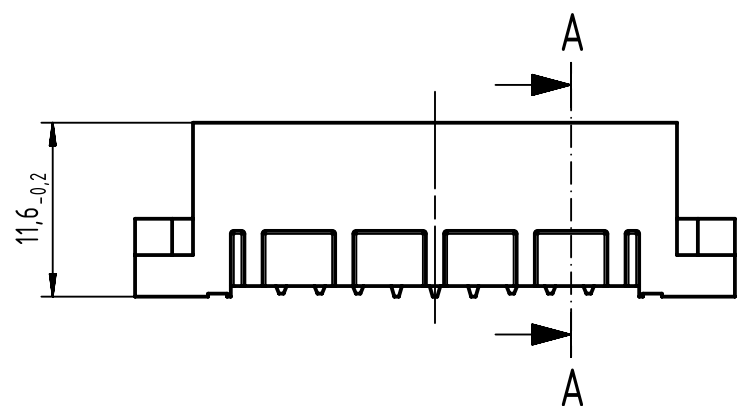

1 2 3 4 5 6

	All Dimensions in mm Original Size DIN A4		Scale 2:1	Free size tol. complementary IEC 60603-2		Ref. TB 097512034-01 / 2013/11/22	
	All rights reserved Department EC PD - DE		Created by STORCK	Inspected by ZWAHR	Standardisation KOHLER	Date 2016-08-17	State Final Release
HARTING Electronics GmbH D-32339 Espelkamp			Title DIN Signal type 3Q male connector			Doc-Key / ECM-Nr. 100224273/UGD/006/A 500000107761	
			Type TB	Number 09751203101		Rev. A	Page 1/1