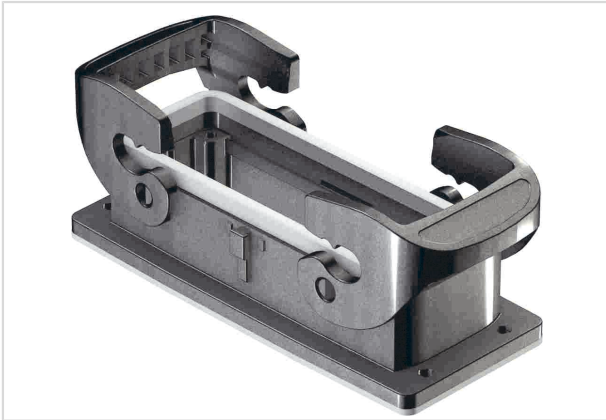

Han-Eco 24B Outd-HBM-with DL

Image is for illustration purposes only. Please refer to product description.

Part number	19 43 224 0320
Specification	Han-Eco 24B Outd-HBM-with DL
HARTING eCatalogue	https://b2b.harting.com/19432240320

Identification

Category	Hoods/Housings
Series of hoods/housings	Han-Eco [®] B
Type of hood/housing	Bulkhead mounted housing

Version

Size	24 B
Locking type	Double locking lever

Technical characteristics

Limiting temperature	-40 ... +125 °C
Number of relockings	≥500
Degree of protection acc. to IEC 60529	IP66

Material properties

Material (hood/housing)	Polyamide (PA) Fibre-glass reinforced
Colour (hood/housing)	RAL 9005 (jet black)
Material (seal)	FPM
Colour (seal)	RAL 7001 (silver-grey)
Material (locking)	Polyamide (PA) Fibre-glass reinforced
Colour (locking)	RAL 9005 (jet black)
Material flammability class acc. to UL 94	V-0