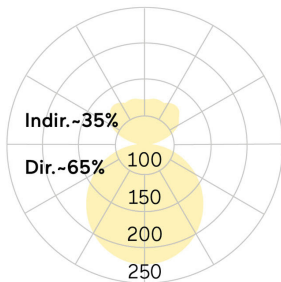

lightnet

Basic-P5

Pendant luminaire - Direct/indirect light distribution

Article code: BP5OBE-830M-D800-P

Customer / Project: _____

Note: _____

Productname	Basic-P5
Lamp	LED
Installation Type	Pendant luminaire
Surface finish	Jet Black
Light characteristics	Direct/indirect light distribution
Colour temperature	3000K
Colour Rendering Index (CRI)	CRI>80
Optical system	Opal diffuser
Control	Switchable
Length L/Diameter D (mm)	D=800mm
Height H (mm)	H=38mm
Current/Power	Medium-Power
Luminous Flux	7246lm
Power consumption	60W
Suspension	Rod susp. (Set)
Ceiling rose colour	Ceiling rose: Matching luminaire`s surface colour
Pendant length (mm)	Pendant length on request
Degree of protection	IP40
Certification	Prüfzeichen: ENEC
LED lifetime	L85B10 (tq 25°C) = 50.000h
Photometric code	8 30 / 3 3 9
Photobiological class	RG0 (EN62471)
Indoor/Outdoor	Indoor: ta [ambient] max. 25°C
Weight (kg)	9,5kg