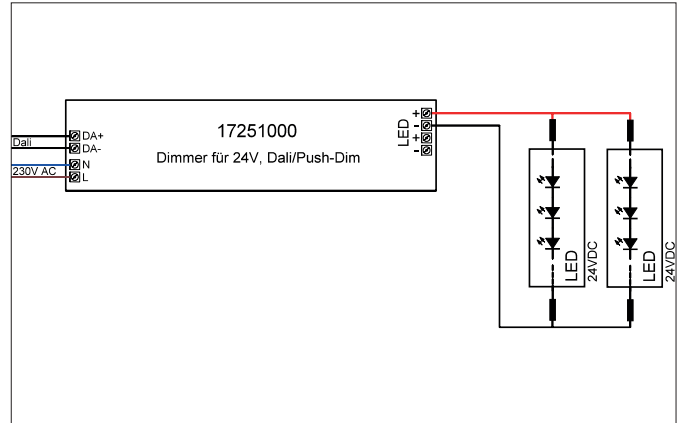

Article no. 1725 1000

Light.
For Generations.

Tender
LED power supply. Ceiling cut-out Installation depth mm, Length 290 mm, Width 45 mm, Weight 0,297 kg, ,with max: 80 W , Delivery without bulb.Housing material: Plastic, Colour: White, Permissible ambient temperature (ta): -20 °C - +25 °C, Protection class (EN 61140): II, Degree of protection (DIN EN 60529): IP20, .For connection to an external driver, which is not included in the scope of delivery of the luminaire. DALI-2/PUSH dimmable.

Product Benefits

- Plastic housing incl. strain relief
- protection class II
- dimmable via DALI-2
- Measuring point Tc (max) 85°C

Article data	
Article no.	17251000
GTIN	4251433955245
Material	Plastic
Colour	White
Length	290 mm
Width	45 mm
Hight	31 mm
Weight	0.297 kg

Article no. 1725 1000

Light.
For Generations.

Operating technology of driver	
AC nominal voltage min	220 V
AC nominal voltage max	240 V
Frequenz max.	50 Hz
DC nominal voltage min	176 V
DC nominal voltage max	264 V
Protection class	II
Degree of protection	IP20
Starting current	50A Max./300 μ s@230V, Full Load
Power min	1 W
Power	80 W
Control	DALI-2/PUSH
Power factor	0.95

Packing data	
Gross weight	0.337 kg
Length of packaging	330 mm
Packaging width	50 mm
Packaging height	37 mm
Disposal at end of life	<p>This product must not be disposed of with household waste. You are obliged, to dispose of such electrical waste separately.</p> <p>By disposing of electrical waste and other old or defective electronics separately, you support recycling or other forms of re-use. In that way you help to take care and to avoid that harmful substances get into the environment.</p>