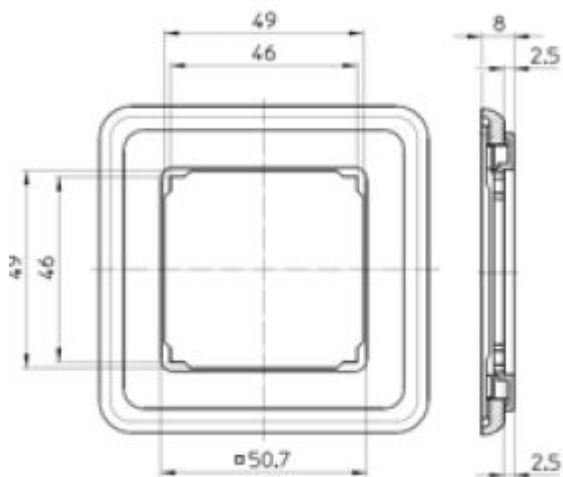

**Central plates with square standard
pure white**

Product Data Sheet

**Central plates with square standard
pure white**

Central plates with square standard opening, 50 x 50 mm, for junction boxes
manufactured by Ackermann, Panduit, Reichle De Massari, Molex etc.