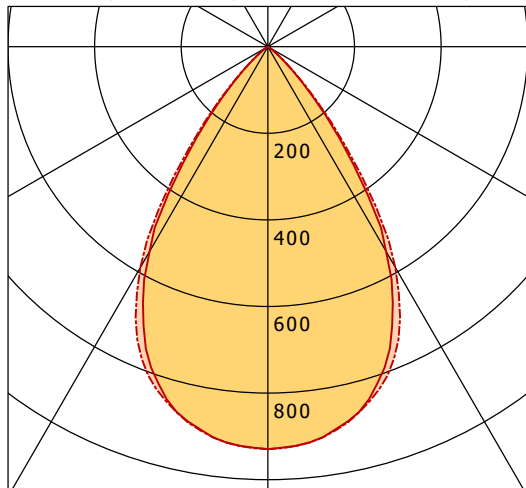

LK-CH 045.285.840.50.2/DALI

Lichtkanal 045 | Light-Insert | Choc (1xLED 45W 840/4000K 5340lm)

— C0/C180 cd / 1000 lm - - - C90/C270

	C0	C90	C180	C270
0°	929	929	929	929
15°	859	861	859	861
30°	546	589	546	589
45°	95	103	95	103
60°	1	1	1	1
75°	0	0	0	0
90°	0	0	0	0
cd / 1000 lm				

Offset [m] Cone width [m] Illuminance [lx]

η	LED
Efficiency	119 lm/W
Direct/Indirect	↓ 100% / ↑ 0%
System Power	45 W
UGR	X=4H, Y=8H
Reflection factors	70/50/20
UGR C0/C180	18.8
UGR C90/C270	18.8
CIE Flux Codes	90 100 100 100 100
Ra/CRI	>80