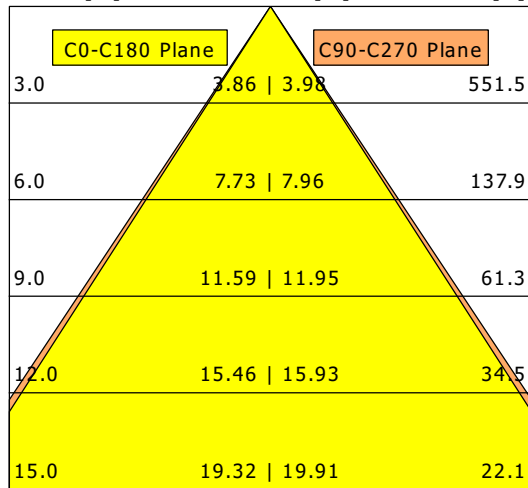

LK-CH 045.285.840.50.2/DALI

Lichtkanal 045 | Light-Insert | Choc (1xLED 45W 840/4000K 5340lm)

— C0/C180 cd / 1000 lm - - - C90/C270

	C0	C90	C180	C270
0°	929	929	929	929
15°	859	861	859	861
30°	546	589	546	589
45°	95	103	95	103
60°	1	1	1	1
75°	0	0	0	0
90°	0	0	0	0
cd / 1000 lm				

Offset [m] Cone width [m] Illuminance [lx]

η	LED
Efficiency	119 lm/W
Direct/Indirect	↓ 100% / ↑ 0%
System Power	45 W
UGR	X=4H, Y=8H
Reflection factors	70/50/20
UGR C0/C180	18.8
UGR C90/C270	18.8
CIE Flux Codes	90 100 100 100 100
Ra/CRI	>80