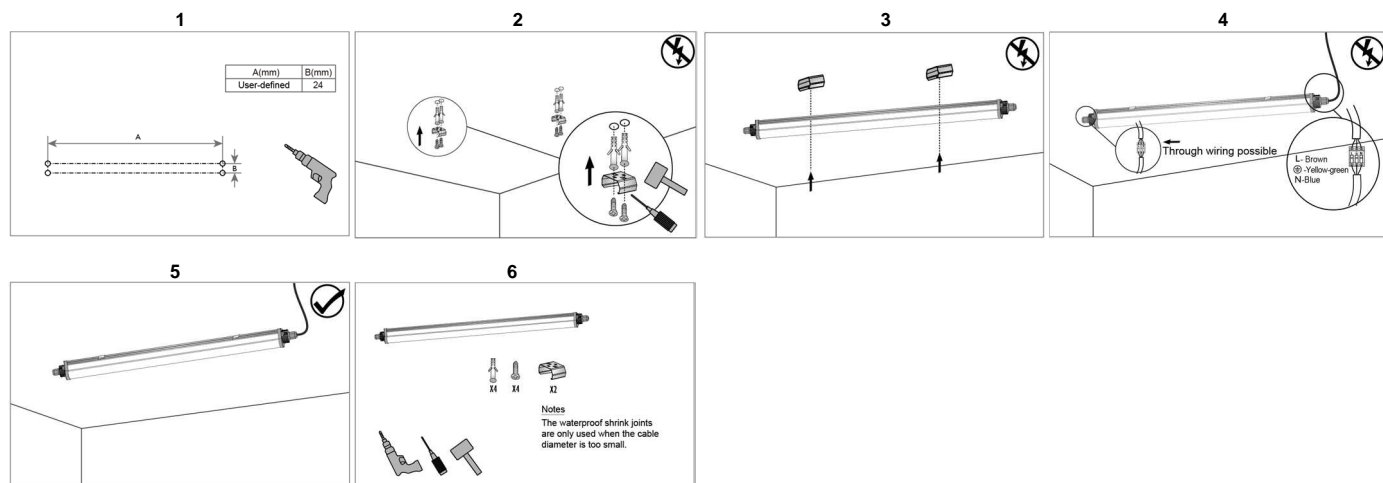

Wall-ceiling mounting