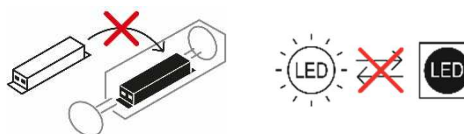

EN
Congratulations on your purchase of this nobile-product!
You have decided on a high-quality product which is manufactured with the utmost care and subject to several quality controls. Safe use of the product is only guaranteed if each instruction is followed accordingly. In case of damage caused by non-observance of these instructions the warranty expires. The installation and electrical connection must be done by an authorized expert (e.g. electrician) in compliance with existing standards and local code. Prior to any installation or maintenance work, mains must be disconnected. Before putting in operation, make sure any component of the entire installation does not bear a risk of life. According to common practice, please perform a standard function test, before installing. To make maintenance work possible, the lighting system should be accessible after installation (auditable).

This product contains a light source of energy efficiency class, according to regulation (EU) No 2019/2015: E

Wall-ceiling mounting

Mounting with rope suspension