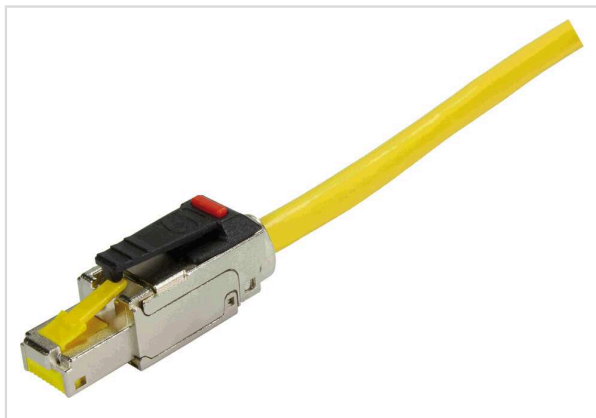

## Product Declaration Certificate

Image is for illustration purposes only. Please refer to product description.

Part number	20 82 101 0010
Specification	preLink RJ45 plug, IP20 Cat.6A
HARTING eCatalogue	<a href="https://b2b.harting.com/20821010010">https://b2b.harting.com/20821010010</a>