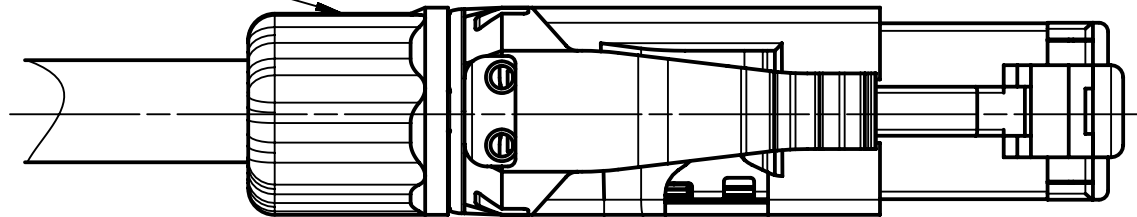

position 1 8

cable $\varnothing 4,5$ up to $\varnothing 9$ mm

mating face acc to IEC 60603-7

nut M12x1 with cable clamping

on request: Colour-Clip with RFID SLOT
TB 0945850XX

data contact plating: Au 1,27 μ m (50pin) over nickel

	All rights reserved Department EL PD	All Dimensions in mm Original Size DIN A4		Scale 2:1	Free size tol.	Ref. Sub.
		Created by PREOTU	Inspected by PREOTU	Standardisation ROEBEN	Date 2022-11-11	State Final Release
HARTING D-32339 Espelkamp		Title BECKHOFF RJ Industrial 10G Plug			Doc-Key / ECM-Nr. 100214-314/UGD/022/C 500000228900	
		Type TB	Number 09451511560_032		Rev. C	Page 1/1