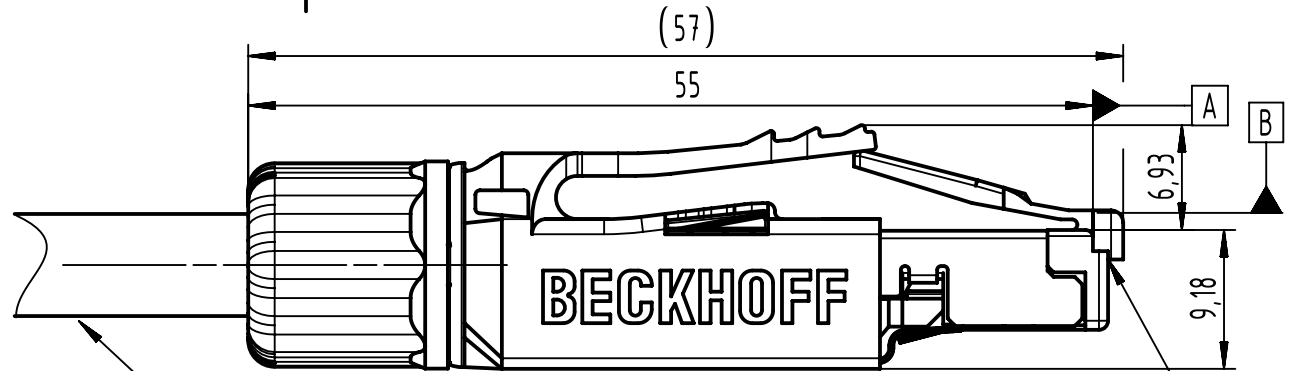

position 1 8

cable $\varnothing 4,5$ up to $\varnothing 9$ mm

mating face acc to IEC 60603-7

nut M12x1 with cable clamping

on request: Colour-Clip with RFID SLOT
TB 0945850XX

data contact plating: Au 1,27 μ m (50pin) over nickel

	All rights reserved Department EL PD	All Dimensions in mm Original Size DIN A4		Scale 2:1	Free size tol.	Ref. Sub.
		Created by PREOTU	Inspected by PREOTU	Standardisation ROEBEN	Date 2022-11-11	State Final Release
HARTING D-32339 Espelkamp		Title BECKHOFF RJ Industrial 10G Plug			Doc-Key / ECM-Nr. 100214-314/UGD/022/C 500000228900	
		Type TB	Number 09451511560_032		Rev. C	Page 1/1