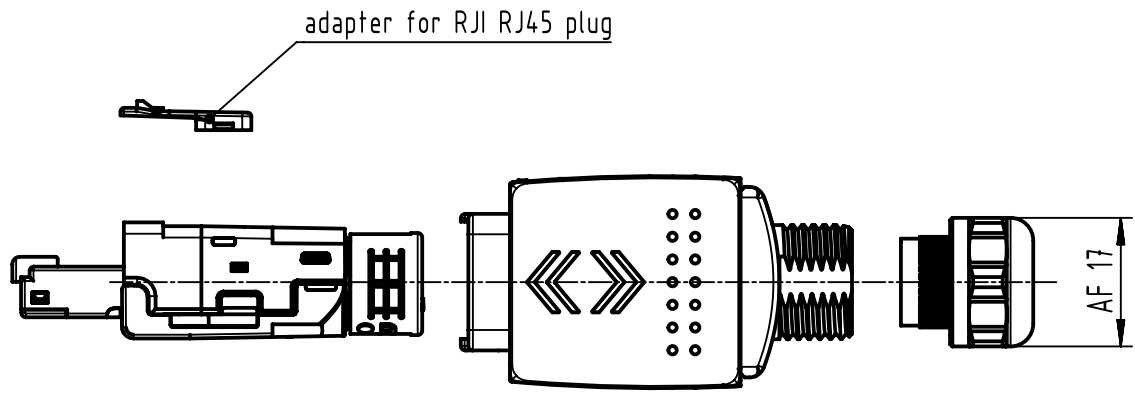

1 2 3 4 5 6

A

B

C

D

further information see product data sheet

	All Dimensions in mm Original Size DIN A4	Scale 1:1		Free size tol.		Ref.	
		Created by ZWAHR		Inspected by STORCK		Date 2023-10-11	
	All rights reserved Department EL PD	Title PP-V14-CC-IDC-RJ45-4P-P-M-STR-SHLD		Standardisation		State Final Release	
		Type TB		Number 09352290401		Doc-Key / ECM-Nr. 100884284/UGD/007/C 500000241860	
HARTING D-32339 Espelkamp						Rev. C Page 1/1	