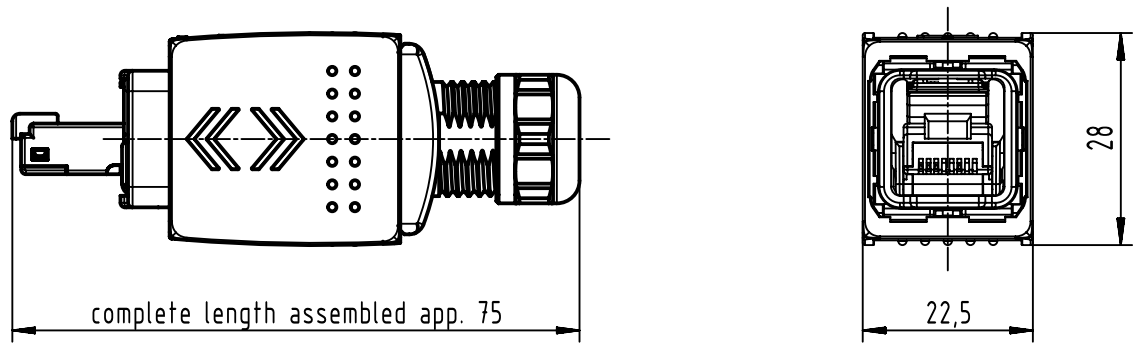

1 2 3 4 5 6

A

B

C

D

further information see product data sheet

	All Dimensions in mm Original Size DIN A4	Scale 1:1		Free size tol.		Ref.	
		Created by ZWAHR		Inspected by STORCK		Date 2023-10-11	
	All rights reserved Department EL PD	Title PP-V14-CC-IDC-RJ45-4P-P-M-STR-SHLD		Standardisation		State Final Release	
		Type TB		Number 09352290401		Doc-Key / ECM-Nr. 100884284/UGD/007/C 500000241860	
HARTING D-32339 Espelkamp						Rev. C Page 1/1	