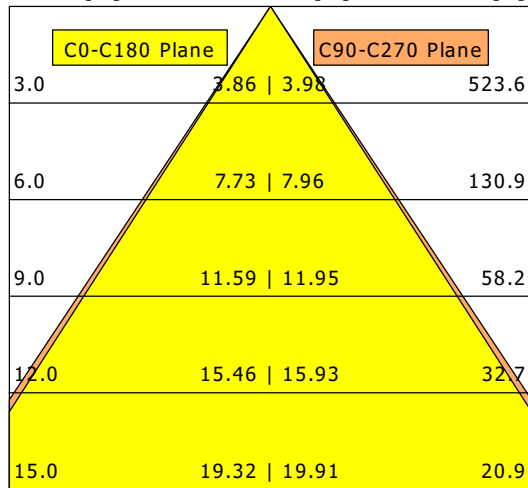

LK-CH 045.285.830.50.2/DALI

Lichtkanal 045 | Light-Insert | Choc (1xLED 45W 830/3000K 5070lm)

— C0/C180 cd / 1000 lm - - - C90/C270

	C0	C90	C180	C270
0°	929	929	929	929
15°	859	861	859	861
30°	546	589	546	589
45°	95	103	95	103
60°	1	1	1	1
75°	0	0	0	0
90°	0	0	0	0
cd / 1000 lm				

Offset [m] Cone width [m] Illuminance [lx]

η	LED
Efficiency	113 lm/W
Direct/Indirect	↓ 100% / ↑ 0%
System Power	45 W
UGR	X=4H, Y=8H
Reflection factors	70/50/20
UGR C0/C180	18.6
UGR C90/C270	18.6
CIE Flux Codes	90 100 100 100 100
Ra/CRI	> 80