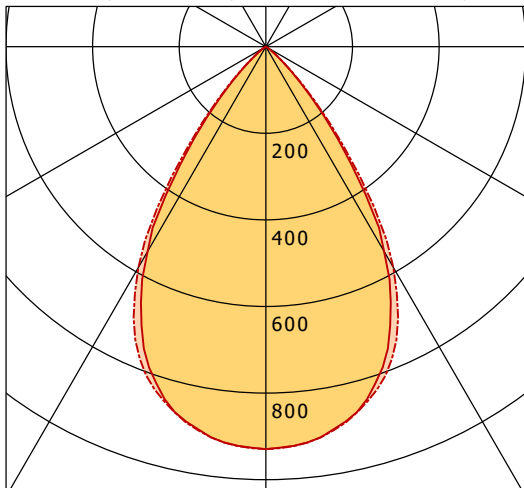

LK-CH 045.285.830.50.2/DALI

Lichtkanal 045 | Light-Insert | Choc (1xLED 45W 830/3000K 5070lm)

— C0/C180 cd / 1000 lm - - - C90/C270

	C0	C90	C180	C270
0°	929	929	929	929
15°	859	861	859	861
30°	546	589	546	589
45°	95	103	95	103
60°	1	1	1	1
75°	0	0	0	0
90°	0	0	0	0
cd / 1000 lm				

Offset [m] Cone width [m] Illuminance [lx]

η	LED
Efficiency	113 lm/W
Direct/Indirect	↓ 100% / ↑ 0%
System Power	45 W
UGR	X=4H, Y=8H
Reflection factors	70/50/20
UGR C0/C180	18.6
UGR C90/C270	18.6
CIE Flux Codes	90 100 100 100 100
Ra/CRI	> 80