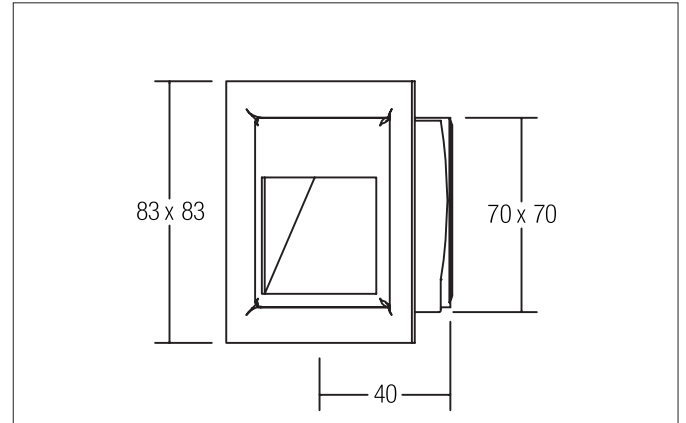

VERTU LED wall recessed light

Article no. P3729W

Light.
For Generations.**Tender**

LED wall recessed light, Square. Ceiling cut-out L x W 70 x 70 mm, Installation depth 40 mm, Weight 0,167 kg, asymmetric optimal light distribution due to a Without cover cover. Luminous flux 60 lm, Power 1 x 1,2 W, Light colour , Correlated color temperature (CCT) 6.500 K, Colour rendering index CRI > 80, Housing material: Steel, Colour: Alu, Permissible ambient temperature (ta): -20 °C - +25 °C, Protection class (EN 61140): III, Degree of protection (DIN EN 60529): IP20, .For connection to an external driver, which is not included in the scope of delivery of the luminaire. Depending on driver dimmable.

| Article data | |
|--------------------|-------------------------|
| Article no. | P3729W |
| GTIN | 4250047729907 |
| Series name | VERTU |
| Short description | LED wall recessed light |
| Material | Steel |
| Colour | Alu |
| Type of surface | Matt |
| Shape | Square |
| Built-in width | 70 mm |
| Built-in length | 70 mm |
| Installation depth | 40 mm |
| Width | 83 mm |
| Hight | 83 mm |
| Weight | 0.167 kg |

| Packing data | |
|-------------------------|---|
| Gross weight | 0.182 kg |
| Length of packaging | 85 mm |
| Packaging width | 43 mm |
| Packaging height | 84 mm |
| Disposal at end of life | This product must not be disposed of with household waste. You are obliged, to dispose of such electrical waste separately. By disposing of electrical waste and other old or defective electronics separately, you support recycling or other forms of re-use. In that way you help to take care and to avoid that harmful substances get into the environment. |