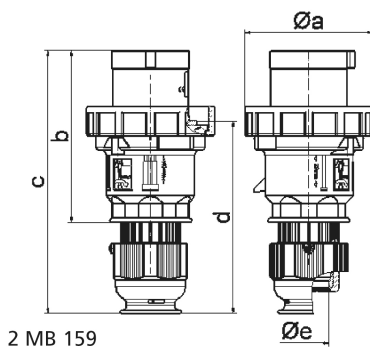

Plug - with screwless terminals, for harsh applications

Product description	
BALS-Prd.-Nr	210762
EAN	4024941146968
Product category	QUICK-CONNECT TE plug
Current	63A
Number of poles	4p
Poles	3P+PE
Position of earth contact	6 h
Voltage	380 up to 415V
Frequency	50 and 60Hz

Product description	
Protection degree	IP67
Colour code	red RAL 3000
Colour of appliance	Pusher grey RAL 7035, Housing cover red RAL 3000, Collar red RAL 3000, Bayonet ring grey RAL 7035, Cable gland grey RAL 7035
Connection design	screwless spring-clamp technology with box terminals
Maximum conductor size	16,0 qmm
Cable entry	Cable gland
Height	234mm
Width	114mm
Depth	114mm
Material of enclosure	Polyamide
Contact	The contact carrier is made of high temperature resistant material, the contacts are brass nickel plated

Additional technical properties	
	For cable diameter from 16 up to max. 36 mm, Screwless housing connection, Multi-Grip cable gland with gasket, integrated cable clamp and additional water evacuation openings

Logistics data	
Weight/pcs	0.72 kg / Piece
Packaging	Bag
Content amount	1 ST

Logistics data	
EAN	4024941146968
Length	114 mm
Width	114 mm
Height	234 mm
Weight	0.721 kg
Volume	3,041.064 ccm
Packaging	Carton
Content amount	5 ST
EAN	4024941958806
Length	325 mm
Width	217 mm
Height	210 mm
Weight	3.806 kg
Volume	13,588.4 ccm