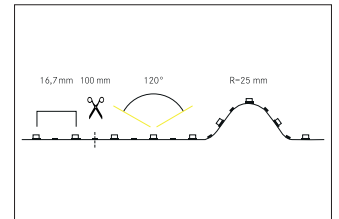

QualityFlex Performance flex lighting 20 m, CRI > 95, 5 W / m, IP00

**Artikel-Nr. 19302203**

QualityFlex Performance flex lighting 20 m, CRI > 95, 5 W / m, IP00, white, 3.000K, CRI > 95. LED flex lighting for decorative, technical as well as efficient lighting of light coves, linear applications and backlighting, basic or general lighting of rooms, architectural applications and for areas where high illumination is required, such as indirect or direct lighting, luminous ceilings, gastronomy lighting and much more. Länge: 20000.0 mm Lampenleistung je Meter: 5.0 W/m, Lichtstrom je Meter: 430.0 lm/m, Schutzart raumseitig: IP00, Schutzklasse: III, Spannung: 24V DC, Abstrahlwinkel: 120.0 °, 60 LEDs pro Meter, Chip-Abstand (Short Pitch) : 16,7mm. Zur Individuellen Anwendung kann die LED-Flexplatine alle 100 mm eingekürzt werden. Die maximale Systemlänge von 20.000mm darf mit einer Einspeisung nicht überschritten werden.

<b>Artikel-Nr.</b>	<b>19302203</b>
<b>Stand:</b>	06.12.2021 17:56

Colour temperature	3000 K
Light colour	White
Luminous flux per meter	430 lm/m
Power	100 W
Lamp power per meter	5 W/m
Beam angle	120 °
Length	20,000 mm
Width	10 mm
Aufbauhöhe	1.4 mm
Length of individual sections	100 mm
Degree of protection	IP00
Protection class	III

McAdam-Step	McAdam-Step 5
Short Pitch	16.7 mm
Number of lamps per meter	60 Qty
Voltage	24V
Voltage type	DC
Ambient temperature	-10 °C bis +40 °C
Control	Dimming depending on driver
Circuit type	Parallel conduction
Length of the connection line	350 mm
Colour rendering	CRI > 95
Maximum module length	20,000 mm