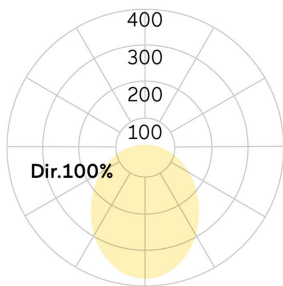

## Matric-G5

Pendant light-line - Direct light distribution

Article code: LG5OEE-840M-L890-Y

Illustrations may only be similar and serve as an orientation.

Matric-G5. LED. Pendant light-line. Luminaire body made of high-quality aluminum profile. Surface finish Silver Anodised. Direct only light distribution. Colour temperature: 4000K (Cool White). Colour Rendering Index (CRI): >80. Opal diffuser for enhanced light transmission and perfect uniform illumination. Switchable. LxWxH (rectangular). L= 890mm. W=81mm. H=81mm. Y-cord suspension with power supply cable and ceiling rose (Set). Pendant length max 1500mm. Power supply: transparent. Ceiling rose:

## Matric-G5

Pendant light-line - Direct light distribution

Article code: LG5OEE-840M-L890-Y

Customer / Project: \_\_\_\_\_

Note: \_\_\_\_\_

Productname	Matric-G5
Lamp	LED
Installation Type	Pendant light-line
Surface finish	Silver Anodised
Light characteristics	Direct light distribution
Colour temperature	4000K
Colour Rendering Index (CRI)	CRI>80
Optical system	Opal diffuser
Control	Switchable
Length L/Diameter D (mm)	L=890mm
Width W (mm)	W=81mm
Height H (mm)	H=81mm
Current/Power	Medium-Power
Luminous Flux	2480lm
Power consumption	21W
Suspension	Y-susp. (Set)
Ceiling rose colour	Ceiling rose: Matching luminaire`s surface colour
Pendant length (mm)	Pendant length max 1500mm
Degree of protection	IP20
Certification	Prüfzeichen: ENEC
Cable Colour	Power supply: transparent
LED lifetime	L85B10 (tq 25°C) = 50.000h
Photometric code	8 40 / 3 3 9
Photobiological class	RG0 (EN62471)
Indoor/Outdoor	Indoor: ta [ambient] max. 25°C
Weight (kg)	3,5kg