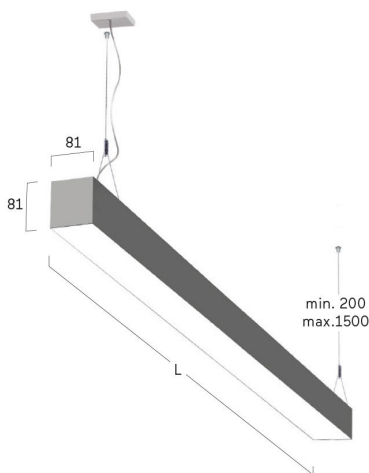

## Matric-G5

Pendant light-line - Direct light distribution

Article code: LG5OEE-840M-L890-Y

Illustrations may only be similar and serve as an orientation.

Matric-G5. LED. Pendant light-line. Luminaire body made of high-quality aluminum profile. Surface finish Silver Anodised. Direct only light distribution. Colour temperature: 4000K (Cool White). Colour Rendering Index (CRI): >80. Opal diffuser for enhanced light transmission and perfect uniform illumination. Switchable. LxWxH (rectangular). L= 890mm. W=81mm. H=81mm. Y-cord suspension with power supply cable and ceiling rose (Set). Pendant length max 1500mm. Power supply: transparent. Ceiling rose:

## Matric-G5

Pendant light-line - Direct light distribution

Article code: LG5OEE-840M-L890-Y

Customer / Project: \_\_\_\_\_

Note: \_\_\_\_\_

Productname	Matric-G5
Lamp	LED
Installation Type	Pendant light-line
Surface finish	Silver Anodised
Light characteristics	Direct light distribution
Colour temperature	4000K
Colour Rendering Index (CRI)	CRI>80
Optical system	Opal diffuser
Control	Switchable
Length L/Diameter D (mm)	L=890mm
Width W (mm)	W=81mm
Height H (mm)	H=81mm
Current/Power	Medium-Power
Luminous Flux	2480lm
Power consumption	21W
Suspension	Y-susp. (Set)
Ceiling rose colour	Ceiling rose: Matching luminaire`s surface colour
Pendant length (mm)	Pendant length max 1500mm
Degree of protection	IP20
Certification	Prüfzeichen: ENEC
Cable Colour	Power supply: transparent
LED lifetime	L85B10 (tq 25°C) = 50.000h
Photometric code	8 40 / 3 3 9
Photobiological class	RG0 (EN62471)
Indoor/Outdoor	Indoor: ta [ambient] max. 25°C
Weight (kg)	3,5kg