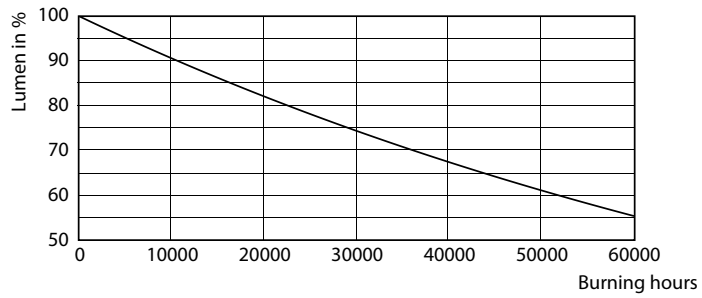

CorePro LEDtube Universal T8

Lebensdauer

LEDtube 30K