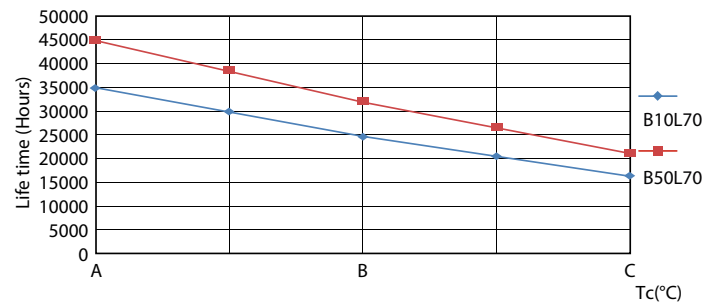

## Lebensdauer

LEDtube 30K

LEDtube 30K FailureRate

LEDtube 30K LumenVsTc

LEDtube 30K LifetimeVsTc