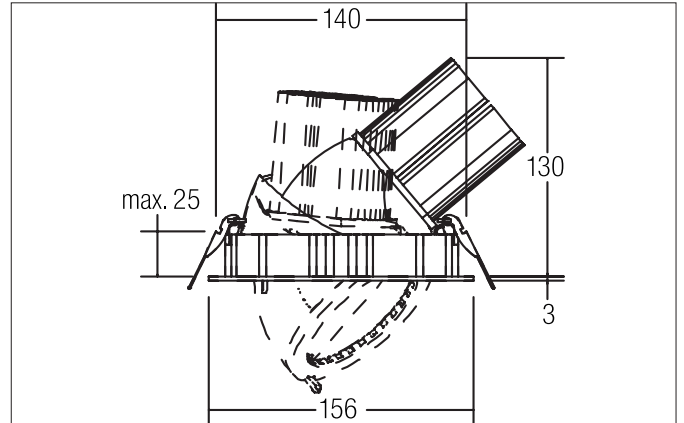

CORE LED recessed spotlight
Article no. 88673173

Light.
For Generations.

Tender
LED recessed spotlight, Round. Ceiling cut-out Ø 140 mm, Installation depth 130 mm, Outer diameter 156 mm, Weight 0,950 kg, with rotationssymmetrical, deep, wide distributed light intensity. optimal light distribution due to a glass transparent cover. Luminous flux 2.400 lm, Power 1 x 32 W, System Efficiency 75 lm/W, Light colour warm white, Correlated color temperature (CCT) 3.000 K, Colour rendering index CRI > 80, Housing material: Aluminium / Glass, Colour: White, Permissible ambient temperature (ta): -20 °C - +25 °C, Protection class (EN 61140): II, Degree of protection (DIN EN 60529): IP20. With electronic driver, on/off switchable.

Article data	
Article no.	88673173
GTIN	4251433900139
Series name	CORE
Short description	LED recessed spotlight
Material	Aluminium / Glass
Colour	White
Type of surface	Matt
Shape	Round
Outer diameter	156 mm
Built-in diameter	140 mm
Installation depth	130 mm
Weight	0.950 kg

CORE LED recessed spotlight

Article no. 88673173

Light.
For Generations.

Lighting technology	
Colour temperature	3.000 K
Light colour	White
Light output	Direct
Luminous flux	2,400 lm
System efficiency	75 lm/W
Colour rendering	CRI > 80
Reflector	High-gloss
Beam angle	38°
Light sharing	Symmetric

Packing data	
Gross weight	1.226 kg
Length of packaging	210 mm
Packaging width	210 mm
Packaging height	200 mm
Disposal at end of life	This product must not be disposed of with household waste. You are obliged, to dispose of such electrical waste separately. By disposing of electrical waste and other old or defective electronics separately, you support recycling or other forms of re-use. In that way you help to take care and to avoid that harmful substances get into the environment.