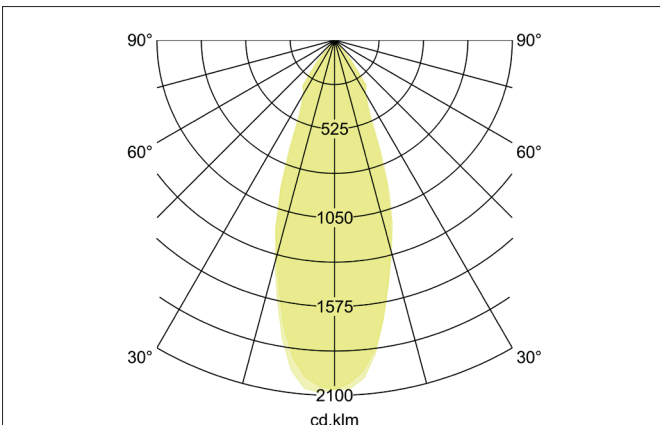

CORE LED recessed spotlight
Article no. 88673173

Light.
For Generations.

Tender
LED recessed spotlight, Round. Ceiling cut-out Ø 140 mm, Installation depth 130 mm, Outer diameter 156 mm, Weight 0,950 kg, with rotationssymmetrical, deep, wide distributed light intensity. optimal light distribution due to a glass transparent cover. Luminous flux 2.400 lm, Power 1 x 32 W, System Efficiency 75 lm/W, Light colour warm white, Correlated color temperature (CCT) 3.000 K, Colour rendering index CRI > 80, Housing material: Aluminium / Glass, Colour: White, Permissible ambient temperature (ta): -20 °C - +25 °C, Protection class (EN 61140): II, Degree of protection (DIN EN 60529): IP20. With electronic driver, on/off switchable.

Article data	
Article no.	88673173
GTIN	4251433900139
Series name	CORE
Short description	LED recessed spotlight
Material	Aluminium / Glass
Colour	White
Type of surface	Matt
Shape	Round
Outer diameter	156 mm
Built-in diameter	140 mm
Installation depth	130 mm
Weight	0.950 kg

CORE LED recessed spotlight

Article no. 88673173

Light.
For Generations.

Lighting technology	
Colour temperature	3.000 K
Light colour	White
Light output	Direct
Luminous flux	2,400 lm
System efficiency	75 lm/W
Colour rendering	CRI > 80
Reflector	High-gloss
Beam angle	38°
Light sharing	Symmetric