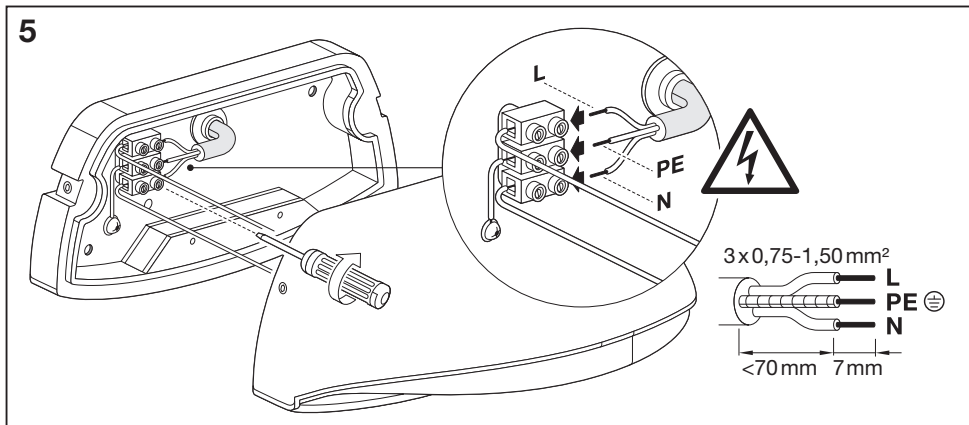

ENDURA® STYLE
WIDE

	EAN	W	lm	K	Temp. (°C)	V~	mA	Hz	PF
ENDURA® STYLE WIDE 12 W DG SLR	4058075214019	12	530	3000	-20...+40	220-240	58	50/60	>0.5
ENDURA® STYLE WIDE 12 W WT SLR	4058075214033	12	530	3000	-20...+40	220-240	58	50/60	>0.5

	EAN	This product contains a light source of energy efficiency class	Contained Light Source
ENDURA® STYLE WIDE 12 W DG SLR	4058075214019	E	
ENDURA® STYLE WIDE 12 W WT SLR	4058075214033	E	

C10449057
G11121831
25.05.2021