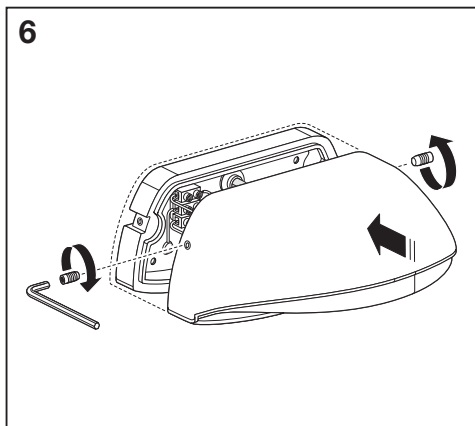

ENDURA® STYLE
WIDE

	EAN	W	lm	K	Temp. (°C)	V~	mA	Hz	PF
ENDURA® STYLE WIDE 12 W DG SLR	4058075214019	12	530	3000	-20...+40	220-240	58	50/60	>0.5
ENDURA® STYLE WIDE 12 W WT SLR	4058075214033	12	530	3000	-20...+40	220-240	58	50/60	>0.5

	EAN	This product contains a light source of energy efficiency class	Contained Light Source
ENDURA® STYLE WIDE 12 W DG SLR	4058075214019	E	
ENDURA® STYLE WIDE 12 W WT SLR	4058075214033	E	

C10449057
G11121831
25.05.2021