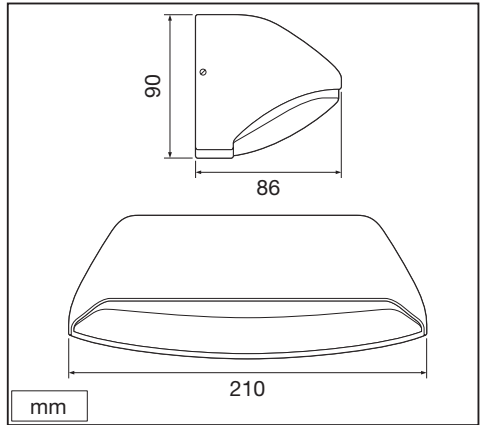

ENDURA® STYLE
WIDE

	EAN	W	lm	K	Temp. (°C)	V~	mA	Hz	PF
ENDURA® STYLE WIDE 12 W DG SLR	4058075214019	12	530	3000	-20...+40	220-240	58	50/60	>0.5
ENDURA® STYLE WIDE 12 W WT SLR	4058075214033	12	530	3000	-20...+40	220-240	58	50/60	>0.5

	EAN	This product contains a light source of energy efficiency class	Contained Light Source
ENDURA® STYLE WIDE 12 W DG SLR	4058075214019	E	
ENDURA® STYLE WIDE 12 W WT SLR	4058075214033	E	

C10449057
G11121831
25.05.2021