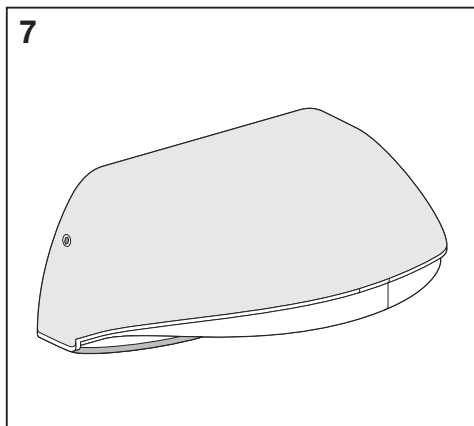

ENDURA® STYLE
WIDE

	EAN	W	lm	K	Temp. (°C)	V~	mA	Hz	PF
ENDURA® STYLE WIDE 12 W DG SLR	4058075214019	12	530	3000	-20...+40	220-240	58	50/60	>0.5
ENDURA® STYLE WIDE 12 W WT SLR	4058075214033	12	530	3000	-20...+40	220-240	58	50/60	>0.5

	EAN	This product contains a light source of energy efficiency class	Contained Light Source
ENDURA® STYLE WIDE 12 W DG SLR	4058075214019	E	
ENDURA® STYLE WIDE 12 W WT SLR	4058075214033	E	

C10449057
G11121831
25.05.2021