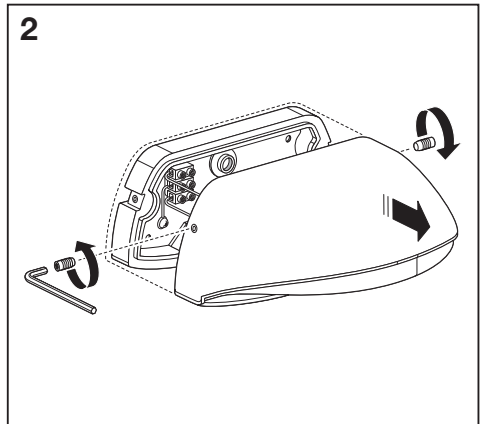

ENDURA® STYLE
WIDE

	EAN	W	lm	K	Temp. (°C)	V~	mA	Hz	PF
ENDURA® STYLE WIDE 12 W DG SLR	4058075214019	12	530	3000	-20...+40	220-240	58	50/60	>0.5
ENDURA® STYLE WIDE 12 W WT SLR	4058075214033	12	530	3000	-20...+40	220-240	58	50/60	>0.5

	EAN	This product contains a light source of energy efficiency class	Contained Light Source
ENDURA® STYLE WIDE 12 W DG SLR	4058075214019	E	
ENDURA® STYLE WIDE 12 W WT SLR	4058075214033	E	

C10449057
G11121831
25.05.2021