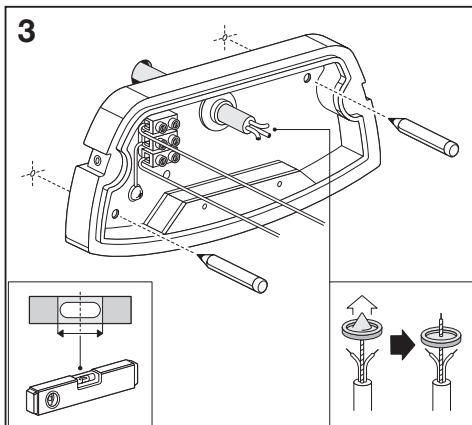

ENDURA® STYLE
WIDE

	EAN	W	lm	K	Temp. (°C)	V~	mA	Hz	PF
ENDURA® STYLE WIDE 12 W DG SLR	4058075214019	12	530	3000	-20...+40	220-240	58	50/60	>0.5
ENDURA® STYLE WIDE 12 W WT SLR	4058075214033	12	530	3000	-20...+40	220-240	58	50/60	>0.5

	EAN	This product contains a light source of energy efficiency class	Contained Light Source
ENDURA® STYLE WIDE 12 W DG SLR	4058075214019	E	
ENDURA® STYLE WIDE 12 W WT SLR	4058075214033	E	

C10449057
G11121831
25.05.2021