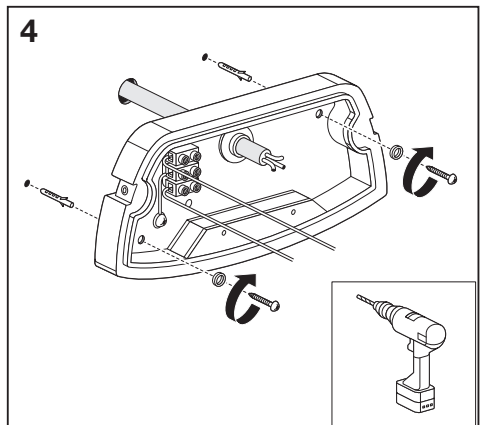

ENDURA® STYLE
WIDE

	EAN	W	lm	K	Temp. (°C)	V~	mA	Hz	PF
ENDURA® STYLE WIDE 12 W DG SLR	4058075214019	12	530	3000	-20...+40	220-240	58	50/60	>0.5
ENDURA® STYLE WIDE 12 W WT SLR	4058075214033	12	530	3000	-20...+40	220-240	58	50/60	>0.5

	EAN	This product contains a light source of energy efficiency class	Contained Light Source
ENDURA® STYLE WIDE 12 W DG SLR	4058075214019	E	
ENDURA® STYLE WIDE 12 W WT SLR	4058075214033	E	

C10449057
G11121831
25.05.2021