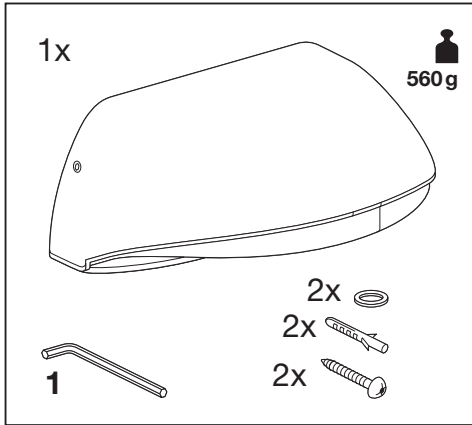

ENDURA® STYLE
WIDE

	EAN	W	lm	K	Temp. (°C)	V~	mA	Hz	PF
ENDURA® STYLE WIDE 12 W DG SLR	4058075214019	12	530	3000	-20...+40	220-240	58	50/60	>0.5
ENDURA® STYLE WIDE 12 W WT SLR	4058075214033	12	530	3000	-20...+40	220-240	58	50/60	>0.5

	EAN	This product contains a light source of energy efficiency class	Contained Light Source
ENDURA® STYLE WIDE 12 W DG SLR	4058075214019	E	
ENDURA® STYLE WIDE 12 W WT SLR	4058075214033	E	

C10449057
G11121831
25.05.2021