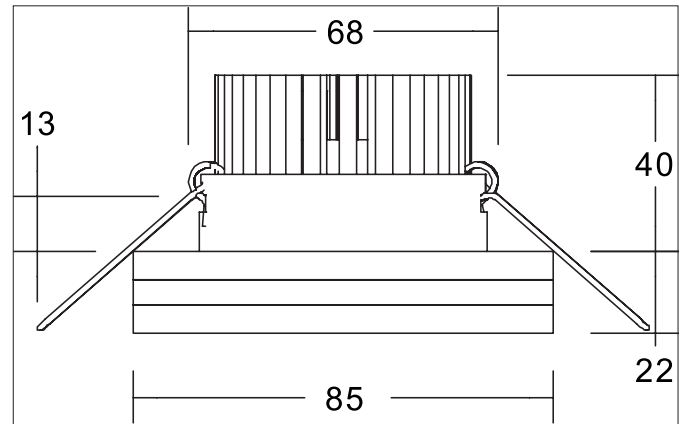

NARES LED recessed downlight with decorative sidelight, straight outer edge

Article no. 12357173

Light.
For Generations.**Tender**

LED recessed downlight with decorative sidelight, straight outer edge, Round. Toolless ceiling installation by installation springs. Ceiling cut-out \varnothing 68 mm, Installation depth 40 mm, Outer diameter 85 mm, Weight 0,203 kg, with rotationssymmetrical, deep, wide distributed light intensity. optimal light distribution due to a glass partially frosted cover. Luminous flux 490 lm, Power 1 x 6 W, Light colour warm white, Correlated color temperature (CCT) 3.000 K, Colour rendering index CRI > 80, Rated life time L70/B50 at 25 °C: 50.000 h, Housing material: Aluminium / Glass / Plastic, Colour: White structure, Permissible ambient temperature (ta): -20 °C - +25 °C, Protection class (EN 61140): III, Degree of protection (DIN EN 60529): IP20, .For connection to an external driver, which is not included in the scope of delivery of the luminaire. Depending on driver dimmable.

Product Benefits

- Einbaudownlight in runder Bauform aus massivem Aluminium.
- Überraschendes, frisches Design mit Direkt- und Indirektanteilen.
- Deckenausschnitt 68 mm, Außendurchmesser 85 mm, Einbautiefe 40 mm, Lichtstrom 490 lm, IP20.
- Bei Verwendung eines geeigneten Konverters dimmbar.

NARES LED recessed downlight with decorative sidelight, straight outer edge

Article no. 12357173

Light.
For Generations.

Article data	
Article no.	12357173
GTIN	4255752501022
Series name	NARES
Short description	LED recessed downlight with decorative sidelight, straight outer edge
Material	Aluminium / Glass / Plastic
Colour	White
Type of surface	Structure
Shape	Round
Outer diameter	85 mm
Built-in diameter	68 mm
Installation depth	40 mm
Hight	22 mm
Weight	0.203 kg