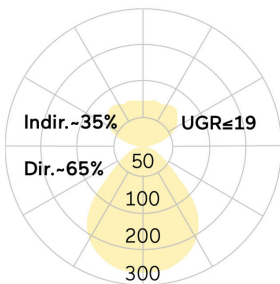

lightnet

Basic-P5

Pendant luminaire - Direct/indirect light distribution

Article code: BP5ASL-830H-D600-P

Customer / Project: _____

Note: _____

Productname	Basic-P5
Lamp	LED
Installation Type	Pendant luminaire
Surface finish	Radiant Silver
Light characteristics	Direct/indirect light distribution
Colour temperature	3000K
Colour Rendering Index (CRI)	CRI>80
Optical system	Microprismatic screen
Control	Dimmable (DALI)
Length L/Diameter D (mm)	D=600mm
Height H (mm)	H=38mm
Current/Power	High-Power
Luminous Flux	7517lm
Power consumption	63W
Suspension	Rod susp. (Set)
Ceiling rose colour	Ceiling rose: Matching luminaire`s surface colour
Pendant length (mm)	Pendant length on request
Degree of protection	IP40
Certification	Prüfzeichen: ENEC
LED lifetime	L80B10 (tq 25°C) = 50.000h
UGR	UGR<=19
Photometric code	8 30 / 3 3 9
Photobiological class	RG0 (EN62471)
Indoor/Outdoor	Indoor: ta [ambient] max. 25°C
Weight (kg)	6,4kg