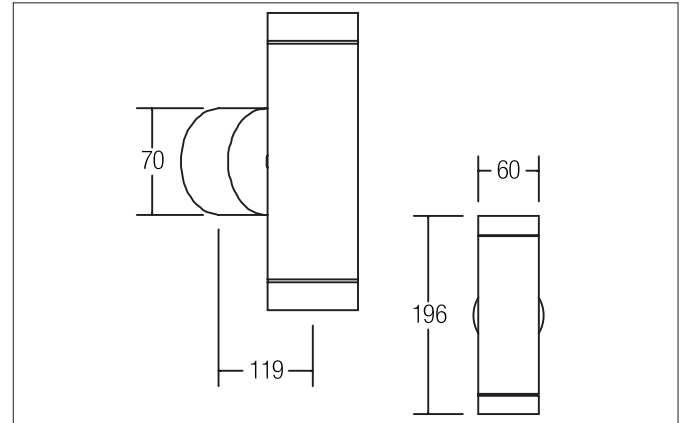

Wall surface mounted luminaire, V4A, IP44, GU10
Article no. 3177

Light.
For Generations.

Tender

Wall surface mounted luminaire, V4A, IP44, GU10, Round., Weight 1.483 kg,, with Lamp holder GU10 max: 35 W, Delivery without bulb. Housing material: Stainless steel, Colour: Stainless steel, Permissible ambient temperature (ta): -20 °C - +25 °C, Protection class (EN 61140): I, Degree of protection (DIN EN 60529): IP44. For direct connection to mains voltage, Other dimmable.

Article data	
Article no.	3177
GTIN	4250047755302
Short description	Wall surface mounted luminaire, V4A, IP44, GU10
Material	Stainless steel
Colour	Stainless steel
Shape	Round
Weight	1.483 kg

Lighting technology

Wall surface mounted luminaire, V4A, IP44, GU10
Article no. 3177

Light.
For Generations.

Mounting technology	
Mounting method	Surface mounting
Place of installation	Wall-mounted
Adjustability	Not adjustable
Further references	V4A Outdoor

Packing data	
Gross weight	1.618 kg
Length of packaging	260 mm
Packaging width	170 mm
Packaging height	112 mm
Disposal at end of life	This product must not be disposed of with household waste. You are obliged, to dispose of such electrical waste separately. By disposing of electrical waste and other old or defective electronics separately, you support recycling or other forms of re-use. In that way you help to take care and to avoid that harmful substances get into the environment.