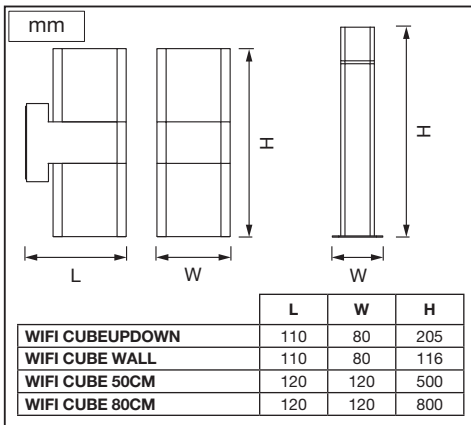

SMART⁺ WIFI CUBE

	EAN	W	lm	K	Δ (°C)	V~	mA	Hz	DF
SMART OUTD WIFI CUBEUPDOWN RGBW DG	4058075478077	14	950	3000	-20...+40	220-240	96	50/60	≥0.7
SMART OUTD WIFI CUBE WALL RGBW DG	4058075478114	10	500	3000	-20...+40	220-240	70	50/60	≥0.7
SMART OUTD WIFI CUBE 50CM RGBW DG	4058075478152	10	500	3000	-20...+40	220-240	70	50/60	≥0.7
SMART OUTD WIFI CUBE 80CM RGBW DG	4058075478176	10	500	3000	-20...+40	220-240	70	50/60	≥0.7

	EAN	This product contains a light source of energy efficiency class	Contained Light Source
SMART OUTD WIFI CUBEUPDOWN RGBW DG	4058075478077	F	
SMART OUTD WIFI CUBE WALL RGBW DG	4058075478114	F	
SMART OUTD WIFI CUBE 50CM RGBW DG	4058075478152	F	
SMART OUTD WIFI CUBE 80CM RGBW DG	4058075478176	F	