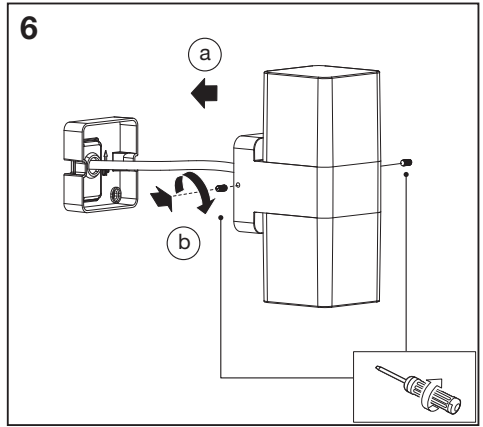

SMART⁺ WIFI CUBE

	EAN	W	lm	K	Δ (°C)	V~	mA	Hz	DF
SMART OUTD WIFI CUBEUPDOWN RGBW DG	4058075478077	14	950	3000	-20...+40	220-240	96	50/60	≥0.7
SMART OUTD WIFI CUBE WALL RGBW DG	4058075478114	10	500	3000	-20...+40	220-240	70	50/60	≥0.7
SMART OUTD WIFI CUBE 50CM RGBW DG	4058075478152	10	500	3000	-20...+40	220-240	70	50/60	≥0.7
SMART OUTD WIFI CUBE 80CM RGBW DG	4058075478176	10	500	3000	-20...+40	220-240	70	50/60	≥0.7

	EAN	This product contains a light source of energy efficiency class	Contained Light Source
SMART OUTD WIFI CUBEUPDOWN RGBW DG	4058075478077	F	
SMART OUTD WIFI CUBE WALL RGBW DG	4058075478114	F	
SMART OUTD WIFI CUBE 50CM RGBW DG	4058075478152	F	
SMART OUTD WIFI CUBE 80CM RGBW DG	4058075478176	F	