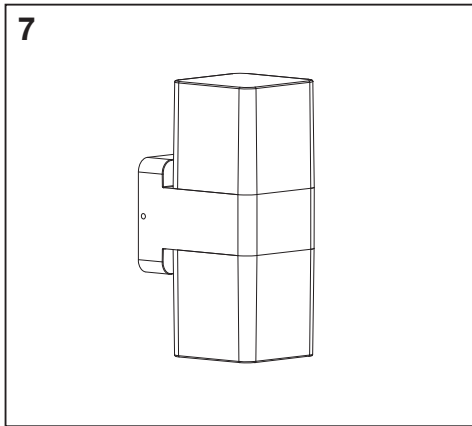

SMART⁺ WIFI CUBE

	EAN	W	lm	K	Δ (°C)	V~	mA	Hz	DF
SMART OUTD WIFI CUBEUPDOWN RGBW DG	4058075478077	14	950	3000	-20...+40	220-240	96	50/60	≥0.7
SMART OUTD WIFI CUBE WALL RGBW DG	4058075478114	10	500	3000	-20...+40	220-240	70	50/60	≥0.7
SMART OUTD WIFI CUBE 50CM RGBW DG	4058075478152	10	500	3000	-20...+40	220-240	70	50/60	≥0.7
SMART OUTD WIFI CUBE 80CM RGBW DG	4058075478176	10	500	3000	-20...+40	220-240	70	50/60	≥0.7

	EAN	This product contains a light source of energy efficiency class	Contained Light Source
SMART OUTD WIFI CUBEUPDOWN RGBW DG	4058075478077	F	
SMART OUTD WIFI CUBE WALL RGBW DG	4058075478114	F	
SMART OUTD WIFI CUBE 50CM RGBW DG	4058075478152	F	
SMART OUTD WIFI CUBE 80CM RGBW DG	4058075478176	F	