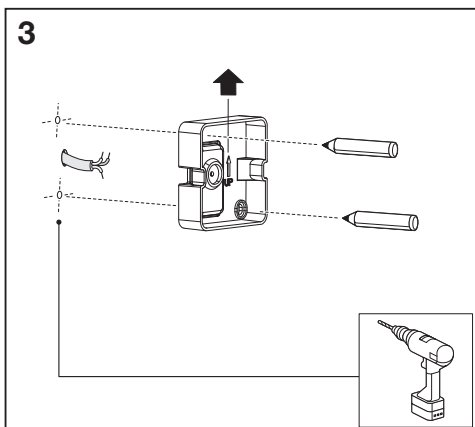

SMART⁺ WIFI CUBE

	EAN	W	lm	K	Δ (°C)	V~	mA	Hz	DF
SMART OUTD WIFI CUBEUPDOWN RGBW DG	4058075478077	14	950	3000	-20...+40	220-240	96	50/60	≥0.7
SMART OUTD WIFI CUBE WALL RGBW DG	4058075478114	10	500	3000	-20...+40	220-240	70	50/60	≥0.7
SMART OUTD WIFI CUBE 50CM RGBW DG	4058075478152	10	500	3000	-20...+40	220-240	70	50/60	≥0.7
SMART OUTD WIFI CUBE 80CM RGBW DG	4058075478176	10	500	3000	-20...+40	220-240	70	50/60	≥0.7

	EAN	This product contains a light source of energy efficiency class	Contained Light Source
SMART OUTD WIFI CUBEUPDOWN RGBW DG	4058075478077	F	
SMART OUTD WIFI CUBE WALL RGBW DG	4058075478114	F	
SMART OUTD WIFI CUBE 50CM RGBW DG	4058075478152	F	
SMART OUTD WIFI CUBE 80CM RGBW DG	4058075478176	F	