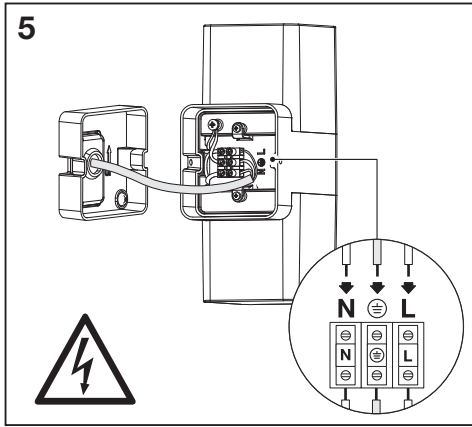

SMART⁺ WIFI CUBE

	EAN	W	lm	K	Δ (°C)	V~	mA	Hz	DF
SMART OUTD WIFI CUBEUPDOWN RGBW DG	4058075478077	14	950	3000	-20...+40	220-240	96	50/60	≥0.7
SMART OUTD WIFI CUBE WALL RGBW DG	4058075478114	10	500	3000	-20...+40	220-240	70	50/60	≥0.7
SMART OUTD WIFI CUBE 50CM RGBW DG	4058075478152	10	500	3000	-20...+40	220-240	70	50/60	≥0.7
SMART OUTD WIFI CUBE 80CM RGBW DG	4058075478176	10	500	3000	-20...+40	220-240	70	50/60	≥0.7

	EAN	This product contains a light source of energy efficiency class	Contained Light Source
SMART OUTD WIFI CUBEUPDOWN RGBW DG	4058075478077	F	
SMART OUTD WIFI CUBE WALL RGBW DG	4058075478114	F	
SMART OUTD WIFI CUBE 50CM RGBW DG	4058075478152	F	
SMART OUTD WIFI CUBE 80CM RGBW DG	4058075478176	F	