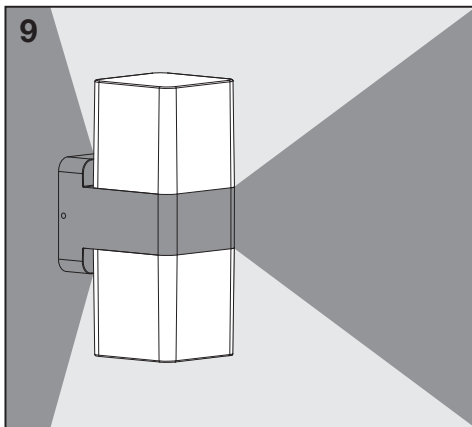

SMART⁺ WIFI CUBE

	EAN	W	lm	K	Δ (°C)	V~	mA	Hz	DF
SMART OUTD WIFI CUBEUPDOWN RGBW DG	4058075478077	14	950	3000	-20...+40	220-240	96	50/60	≥0.7
SMART OUTD WIFI CUBE WALL RGBW DG	4058075478114	10	500	3000	-20...+40	220-240	70	50/60	≥0.7
SMART OUTD WIFI CUBE 50CM RGBW DG	4058075478152	10	500	3000	-20...+40	220-240	70	50/60	≥0.7
SMART OUTD WIFI CUBE 80CM RGBW DG	4058075478176	10	500	3000	-20...+40	220-240	70	50/60	≥0.7

	EAN	This product contains a light source of energy efficiency class	Contained Light Source
SMART OUTD WIFI CUBEUPDOWN RGBW DG	4058075478077	F	
SMART OUTD WIFI CUBE WALL RGBW DG	4058075478114	F	
SMART OUTD WIFI CUBE 50CM RGBW DG	4058075478152	F	
SMART OUTD WIFI CUBE 80CM RGBW DG	4058075478176	F	