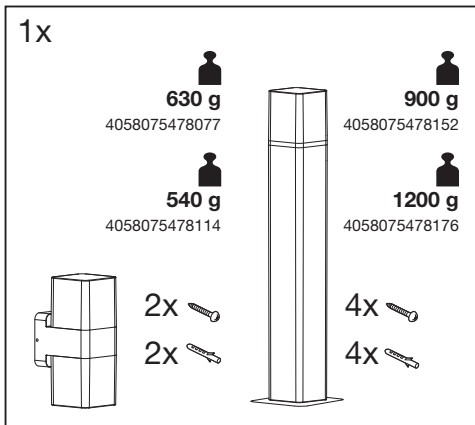

SMART⁺ WIFI CUBE

	EAN	W	lm	K	Δ (°C)	V~	mA	Hz	DF
SMART OUTD WIFI CUBEUPDOWN RGBW DG	4058075478077	14	950	3000	-20...+40	220-240	96	50/60	≥0.7
SMART OUTD WIFI CUBE WALL RGBW DG	4058075478114	10	500	3000	-20...+40	220-240	70	50/60	≥0.7
SMART OUTD WIFI CUBE 50CM RGBW DG	4058075478152	10	500	3000	-20...+40	220-240	70	50/60	≥0.7
SMART OUTD WIFI CUBE 80CM RGBW DG	4058075478176	10	500	3000	-20...+40	220-240	70	50/60	≥0.7

	EAN	This product contains a light source of energy efficiency class	Contained Light Source
SMART OUTD WIFI CUBEUPDOWN RGBW DG	4058075478077	F	
SMART OUTD WIFI CUBE WALL RGBW DG	4058075478114	F	
SMART OUTD WIFI CUBE 50CM RGBW DG	4058075478152	F	
SMART OUTD WIFI CUBE 80CM RGBW DG	4058075478176	F	