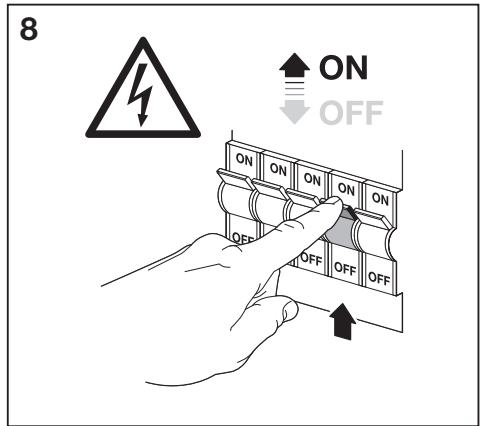

SMART⁺ WIFI CUBE

	EAN	W	lm	K	Δ (°C)	V~	mA	Hz	DF
SMART OUTD WIFI CUBEUPDOWN RGBW DG	4058075478077	14	950	3000	-20...+40	220-240	96	50/60	≥0.7
SMART OUTD WIFI CUBE WALL RGBW DG	4058075478114	10	500	3000	-20...+40	220-240	70	50/60	≥0.7
SMART OUTD WIFI CUBE 50CM RGBW DG	4058075478152	10	500	3000	-20...+40	220-240	70	50/60	≥0.7
SMART OUTD WIFI CUBE 80CM RGBW DG	4058075478176	10	500	3000	-20...+40	220-240	70	50/60	≥0.7

	EAN	This product contains a light source of energy efficiency class	Contained Light Source
SMART OUTD WIFI CUBEUPDOWN RGBW DG	4058075478077	F	
SMART OUTD WIFI CUBE WALL RGBW DG	4058075478114	F	
SMART OUTD WIFI CUBE 50CM RGBW DG	4058075478152	F	
SMART OUTD WIFI CUBE 80CM RGBW DG	4058075478176	F	