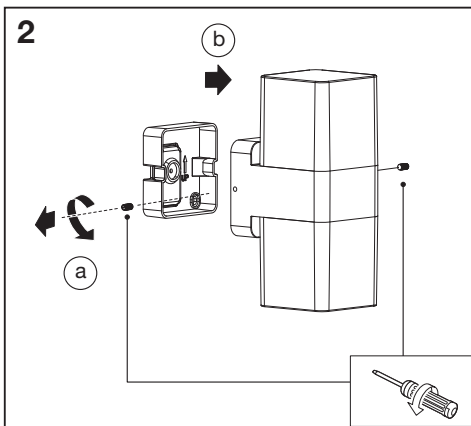

SMART⁺ WIFI CUBE

	EAN	W	lm	K	Δ (°C)	V~	mA	Hz	DF
SMART OUTD WIFI CUBEUPDOWN RGBW DG	4058075478077	14	950	3000	-20...+40	220-240	96	50/60	≥0.7
SMART OUTD WIFI CUBE WALL RGBW DG	4058075478114	10	500	3000	-20...+40	220-240	70	50/60	≥0.7
SMART OUTD WIFI CUBE 50CM RGBW DG	4058075478152	10	500	3000	-20...+40	220-240	70	50/60	≥0.7
SMART OUTD WIFI CUBE 80CM RGBW DG	4058075478176	10	500	3000	-20...+40	220-240	70	50/60	≥0.7

	EAN	This product contains a light source of energy efficiency class	Contained Light Source
SMART OUTD WIFI CUBEUPDOWN RGBW DG	4058075478077	F	
SMART OUTD WIFI CUBE WALL RGBW DG	4058075478114	F	
SMART OUTD WIFI CUBE 50CM RGBW DG	4058075478152	F	
SMART OUTD WIFI CUBE 80CM RGBW DG	4058075478176	F	