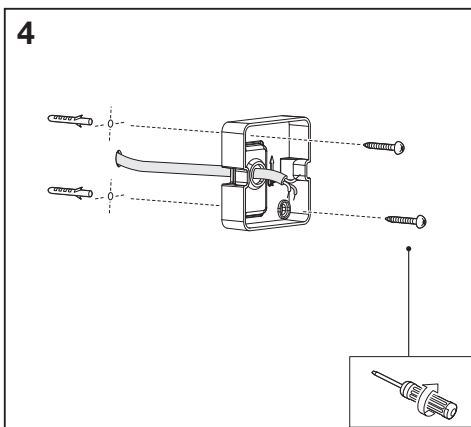

SMART⁺ WIFI CUBE

	EAN	W	lm	K	Δ (°C)	V~	mA	Hz	DF
SMART OUTD WIFI CUBEUPDOWN RGBW DG	4058075478077	14	950	3000	-20...+40	220-240	96	50/60	≥0.7
SMART OUTD WIFI CUBE WALL RGBW DG	4058075478114	10	500	3000	-20...+40	220-240	70	50/60	≥0.7
SMART OUTD WIFI CUBE 50CM RGBW DG	4058075478152	10	500	3000	-20...+40	220-240	70	50/60	≥0.7
SMART OUTD WIFI CUBE 80CM RGBW DG	4058075478176	10	500	3000	-20...+40	220-240	70	50/60	≥0.7

	EAN	This product contains a light source of energy efficiency class	Contained Light Source
SMART OUTD WIFI CUBEUPDOWN RGBW DG	4058075478077	F	
SMART OUTD WIFI CUBE WALL RGBW DG	4058075478114	F	
SMART OUTD WIFI CUBE 50CM RGBW DG	4058075478152	F	
SMART OUTD WIFI CUBE 80CM RGBW DG	4058075478176	F	