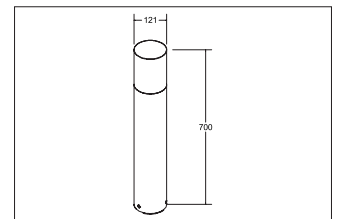

Pollerleuchte, IP65

**Artikel-Nr. 60070180**

, black, other. Surface mounting, Floor-mounted Lamp holder: E27, Mounting method: Surface mounting, Place of installation: Floor-mounted, Material: Aluminium / Glass, Degree of protection: according to DIN EN 60529 IP65, Protection class: (EN 61140) I, Voltage: 230V AC 50Hz, Amount of light sources / fittings: 1.0 Qty, Beam angle: 360°, With control gear: No.

<b>Artikel-Nr.</b>	<b>60070180</b>
<b>Stand:</b>	25.10.2021 17:07

Colour	Black
Amount of light sources / fittings	1 Qty
Material	Aluminium / Glass
Lamp holder	E27
Lamp	for LED-retrofill lamp
scope of delivery	zum Direktanschluss an 230 V-Netzspannung

Voltage	230V AC 50Hz
Degree of protection	IP65
Protection class	I
Aufbauhöhe	700 mm