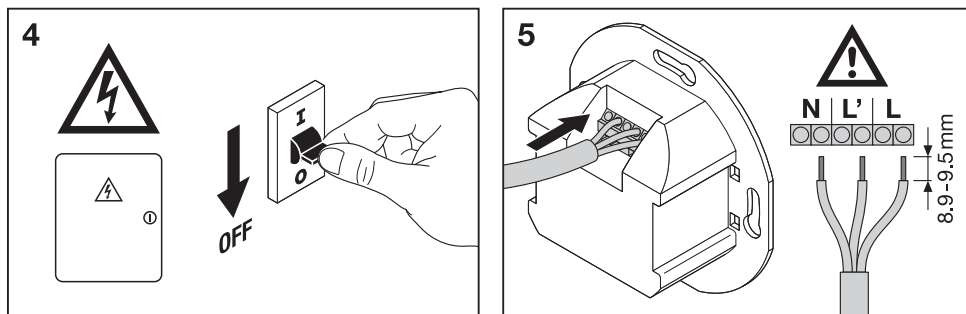

BIOLUX HCL CONTROL UNIT