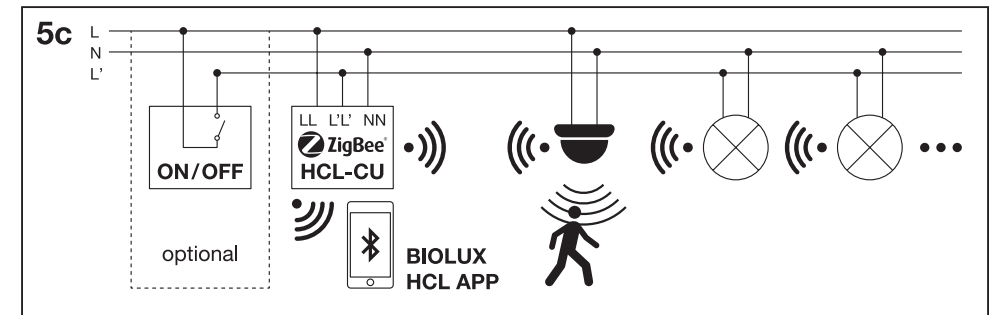

BIOLUX HCL CONTROL UNIT