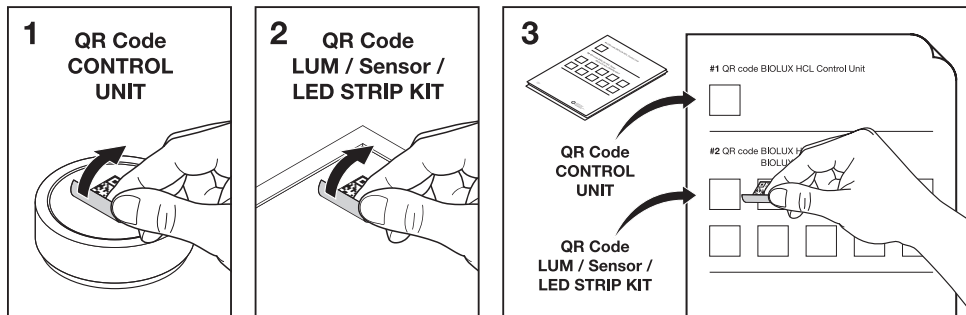

BIOLUX HCL CONTROL UNIT