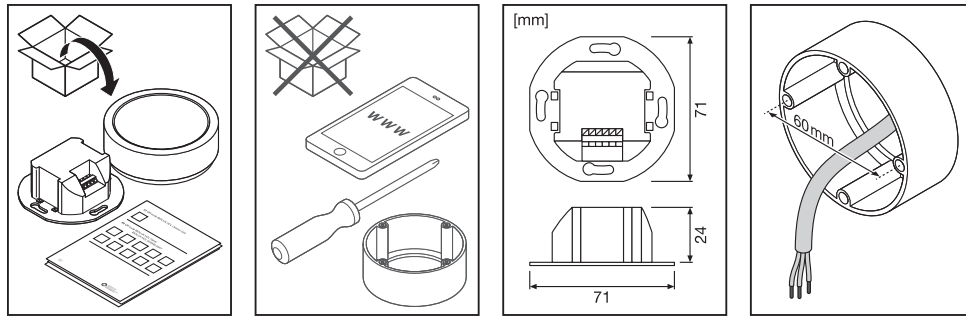

BIOLUX HCL CONTROL UNIT