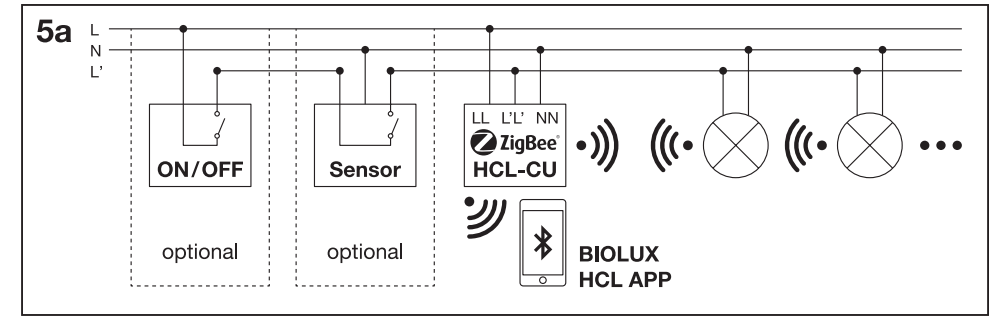

BIOLUX HCL CONTROL UNIT