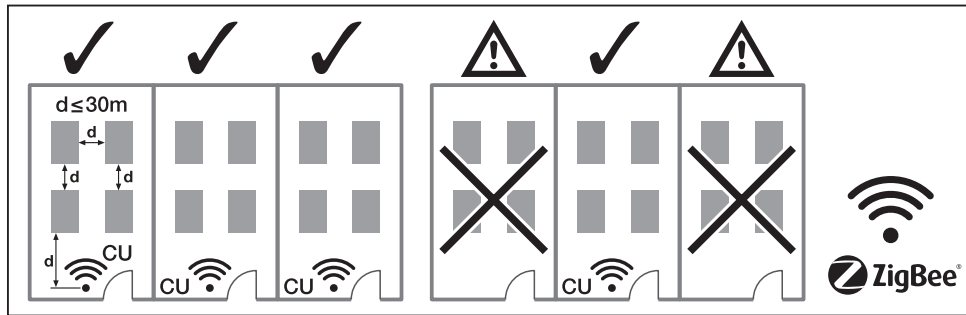

BIOLUX HCL CONTROL UNIT