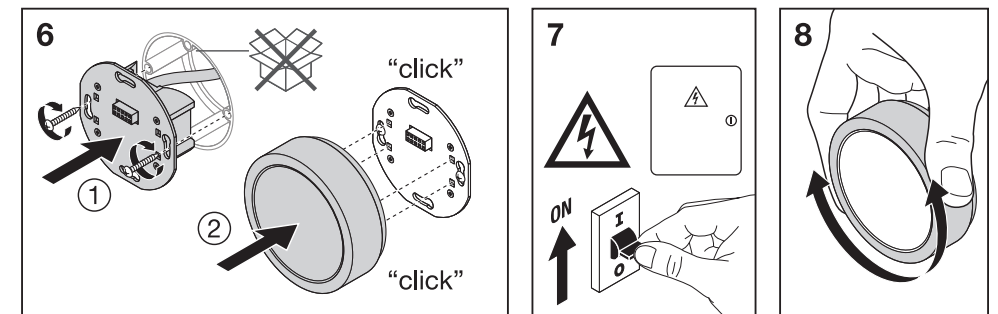

BIOLUX HCL CONTROL UNIT