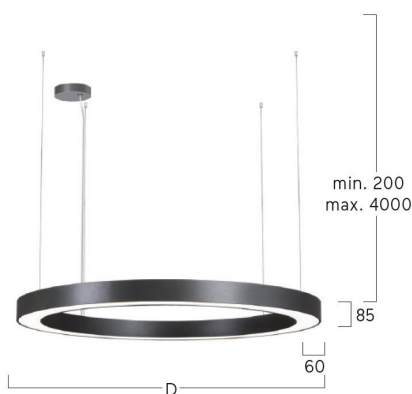

## Ringo Star-G3

Pendant luminaire - Direct light distribution

Article code: RG3OSE-840M-D1500-K

Illustrations may only be similar and serve as an orientation.

Ringo Star-G3. LED. Pendant luminaire. Luminaire body made of aluminium profile with 60mm track width. Surface finish Radiant Silver. Direct only light distribution. Colour temperature: 4000K (Cool White). Colour Rendering Index (CRI): >80. Opal diffuser for enhanced light transmission and perfect uniform illumination. Switchable. DxHxW (round). D=1500mm. W=60mm. H=85mm. Cord suspension for parallel installation with power supply cable and ceiling rose (Set). Pendant length max 4000mm.

## Ringo Star-G3

Pendant luminaire - Direct light distribution

Article code: RG3OSE-840M-D1500-K

Customer / Project: \_\_\_\_\_

Note: \_\_\_\_\_

Productname	Ringo Star-G3
Lamp	LED
Installation Type	Pendant luminaire
Surface finish	Radiant Silver
Light characteristics	Direct light distribution
Colour temperature	4000K
Colour Rendering Index (CRI)	CRI>80
Optical system	Opal diffuser
Control	Switchable
Length L/Diameter D (mm)	D=1500mm
Width W (mm)	W=60mm
Height H (mm)	H=85mm
Current/Power	Medium-Power
Luminous Flux	8920lm
Power consumption	106W
Suspension	Parallel susp. (Set)
Ceiling rose colour	Ceiling rose: Matching luminaire`s surface colour
Pendant length (mm)	Pendant length max 4000mm
Degree of protection	IP20
Cable Colour	Power supply: transparent
LED lifetime	L85B10 (tq 25°C) = 50.000h
Photometric code	8 40 / 3 3 9
Photobiological class	RG0 (EN62471)
Indoor/Outdoor	Indoor: ta [ambient] max. 25°C
Weight (kg)	14,9kg