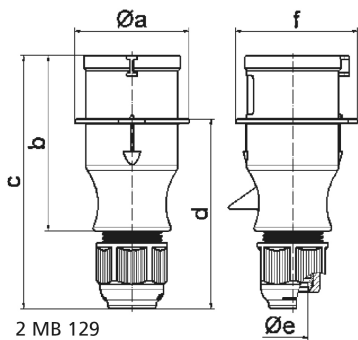

Plug - with screw terminals one piece housing

Product description	
BALS-Prd.-Nr	21005-TLS
EAN	4024941192361
Product category	TLS plug with Multi-Grip cable gland
Current	16A
Number of poles	4p
Poles	3P+PE
Position of earth contact	6 h
Voltage	380 up to 415V
Frequency	50 and 60Hz

Product description	
Protection degree	IP44
Colour code	red RAL 3000
Colour of appliance	Enclosure red RAL 3000, Cable gland grey RAL 7035
Connection design	with screw terminal
Maximum conductor size	2,5 qmm
Cable entry	Cable gland
Height	143mm
Width	60mm
Depth	68mm
Material of enclosure	Polyamide
Contact	The contact carrier is made of polyamide, The contacts are brass

Additional technical properties	
	one piece housing, Multi-Grip cable gland with gasket and integrated strain relief, For cable diameter from 8 up to max. 18 mm

Logistics data	
Weight/pcs	0.148 kg / Piece
Packaging	Bag
Content amount	1 ST
EAN	4024941192361

Logistics data	
Length	68 mm
Width	60 mm
Height	143 mm
Weight	0.149 kg
Volume	583.44 ccm
Packaging	Carton
Content amount	10 ST
EAN	4024941828192
Length	248 mm
Width	158 mm
Height	123 mm
Weight	1.577 kg
Volume	3,960 ccm