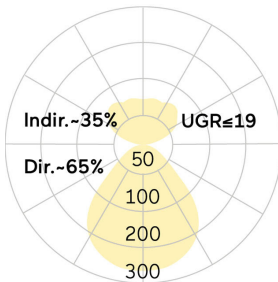

lightnet

Basic-P5

Pendant luminaire - Direct/indirect light distribution

Article code: BP5ABE-840M-D800-P

Customer / Project: _____

Note: _____

Productname	Basic-P5
Lamp	LED
Installation Type	Pendant luminaire
Surface finish	Jet Black
Light characteristics	Direct/indirect light distribution
Colour temperature	4000K
Colour Rendering Index (CRI)	CRI>80
Optical system	Microprismatic screen
Control	Switchable
Length L/Diameter D (mm)	D=800mm
Height H (mm)	H=38mm
Current/Power	Medium-Power
Luminous Flux	7630lm
Power consumption	60W
Suspension	Rod susp. (Set)
Ceiling rose colour	Ceiling rose: Matching luminaire`s surface colour
Pendant length (mm)	Pendant length on request
Degree of protection	IP40
Certification	Prüfzeichen: ENEC
LED lifetime	L85B10 (tq 25°C) = 50.000h
UGR	UGR<=19
Photometric code	8 40 / 3 3 9
Photobiological class	RG0 (EN62471)
Indoor/Outdoor	Indoor: ta [ambient] max. 25°C
Weight (kg)	9,5kg