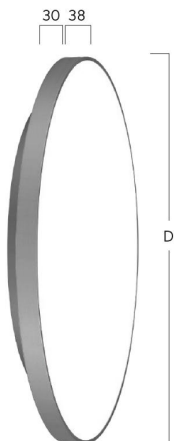

Basic-X5

Surface mounted luminaire - Direct/indirect light distribution

Article code: BX5ASE-840M-D300

Illustrations may only be similar and serve as an orientation.

Basic-X5. LED. Wall or ceiling mounted luminaire. Luminaire body with distance-spacer. Luminaire body made of high-quality aluminum profile. Surface finish Radiant Silver. Direct light distribution and indirect lighting characteristics. Colour temperature: 4000K (Cool White). Colour Rendering Index (CRI): >80. Microprismatic screen for uniform illumination and reduced luminance in office areas. UGR<=19. Switchable. DxH (round). D=300mm. H=38+

30mm. Medium-power current. 1210lm. 11W. 2,2kg. Binning initial <= MacAdam 3. IP40. Protection class I. CE, UKCA marking. Prüfzeichen: ENEC. IK02. 220-240V. 50-60 Hz. RG0 (EN62471). Luminous flux reduction up to 0,3%/1.000 operating hours. Nominal failure rate: 0,2%/1.000 operating hours. L85B10 (tq 25°C) = 50.000h. 5 years warranty. Manufacturer: Lightnet GmbH, ISO 9001:2015 and 50001:2018 certified.

Basic-X5

Surface mounted luminaire - Direct/indirect light distribution

Article code: BX5ASE-840M-D300

Customer / Project: _____

Note: _____

Productname	Basic-X5
Lamp	LED
Installation Type	Surface mounted luminaire
Surface finish	Radiant Silver
Light characteristics	Direct/indirect light distribution
Colour temperature	4000K
Colour Rendering Index (CRI)	CRI>80
Optical system	Microprismatic screen
Control	Switchable
Length L/Diameter D (mm)	D=300mm
Height H (mm)	H=38+30mm
Current/Power	Medium-Power
Luminous Flux	1210lm
Power consumption	11W
Degree of protection	IP40
Certification	Prüfzeichen: ENEC
LED lifetime	L85B10 (tq 25°C) = 50.000h
UGR	UGR<=19
Photometric code	8 40 / 3 3 9
Photobiological class	RG0 (EN62471)
Indoor/Outdoor	Indoor: ta [ambient] max. 25°C
Weight (kg)	2,2kg