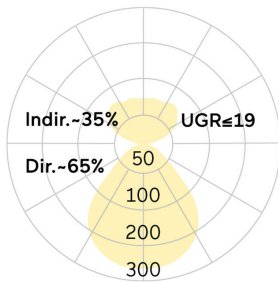

Basic-X5

Surface mounted luminaire - Direct/indirect light distribution

Article code: BX5ASE-840M-D300

Illustrations may only be similar and serve as an orientation.

Basic-X5. LED. Wall or ceiling mounted luminaire. Luminaire body with distance-spacer. Luminaire body made of high-quality aluminum profile. Surface finish Radiant Silver. Direct light distribution and indirect lighting characteristics. Colour temperature: 4000K (Cool White). Colour Rendering Index (CRI): >80. Microprismatic screen for uniform illumination and reduced luminance in office areas. UGR<=19. Switchable. DxH (round). D=300mm. H=38+

30mm. Medium-power current. 1210lm. 11W. 2,2kg. Binning initial <= MacAdam 3. IP40. Protection class I. CE, UKCA marking. Prüfzeichen: ENEC. IK02. 220-240V. 50-60 Hz. RG0 (EN62471). Luminous flux reduction up to 0,3%/1.000 operating hours. Nominal failure rate: 0,2%/1.000 operating hours. L85B10 (tq 25°C) = 50.000h. 5 years warranty. Manufacturer: Lightnet GmbH, ISO 9001:2015 and 50001:2018 certified.

Basic-X5

Surface mounted luminaire - Direct/indirect light distribution

Article code: BX5ASE-840M-D300

Customer / Project: _____

Note: _____

Productname	Basic-X5
Lamp	LED
Installation Type	Surface mounted luminaire
Surface finish	Radiant Silver
Light characteristics	Direct/indirect light distribution
Colour temperature	4000K
Colour Rendering Index (CRI)	CRI>80
Optical system	Microprismatic screen
Control	Switchable
Length L/Diameter D (mm)	D=300mm
Height H (mm)	H=38+30mm
Current/Power	Medium-Power
Luminous Flux	1210lm
Power consumption	11W
Degree of protection	IP40
Certification	Prüfzeichen: ENEC
LED lifetime	L85B10 (tq 25°C) = 50.000h
UGR	UGR<=19
Photometric code	8 40 / 3 3 9
Photobiological class	RG0 (EN62471)
Indoor/Outdoor	Indoor: ta [ambient] max. 25°C
Weight (kg)	2,2kg