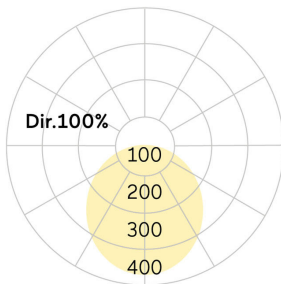

## Basic-A5

Surface mounted luminaire - Direct light distribution

Article code: BA5OSL-830M-D600

Illustrations may only be similar and serve as an orientation.

Basic-A5. LED. Surface mounted luminaire for wall or ceiling mounting with minimalist edge. Luminaire body made of high-quality aluminum profile. Surface finish Radiant Silver. Direct only light distribution. Colour temperature: 3000K (Warm White). Colour Rendering Index (CRI): >80. Opal diffuser for enhanced light transmission and perfect uniform illumination. Dimmable DALI. DxH (round). D=600mm. H=38mm. Medium-power current.

3235lm. 25W. 8,8kg. Binning initial <= MacAdam 3. IP40. Protection class I. CE, UKCA marking. Prüfzeichen: ENEC. IK02. 220-240V. 50-60 Hz. RG0 (EN62471). Luminous flux reduction up to 0,3%/1.000 operating hours. Nominal failure rate: 0,2%/1.000 operating hours. L85B10 (tq 25°C) = 50.000h. 5 years warranty. Manufacturer: Lightnet GmbH, ISO 9001:2015 and 50001:2018 certified.

## Basic-A5

Surface mounted luminaire - Direct light distribution

Article code: BA5OSL-830M-D600

Customer / Project: \_\_\_\_\_

Note: \_\_\_\_\_

Productname	Basic-A5
Lamp	LED
Installation Type	Surface mounted luminaire
Surface finish	Radiant Silver
Light characteristics	Direct light distribution
Colour temperature	3000K
Colour Rendering Index (CRI)	CRI>80
Optical system	Opal diffuser
Control	Dimmable (DALI)
Length L/Diameter D (mm)	D=600mm
Height H (mm)	H=38mm
Current/Power	Medium-Power
Luminous Flux	3235lm
Power consumption	25W
Degree of protection	IP40
Certification	Prüfzeichen: ENEC
LED lifetime	L85B10 (tq 25°C) = 50.000h
Photometric code	8 30 / 3 3 9
Photobiological class	RG0 (EN62471)
Indoor/Outdoor	Indoor: ta [ambient] max. 25°C
Weight (kg)	8,8kg