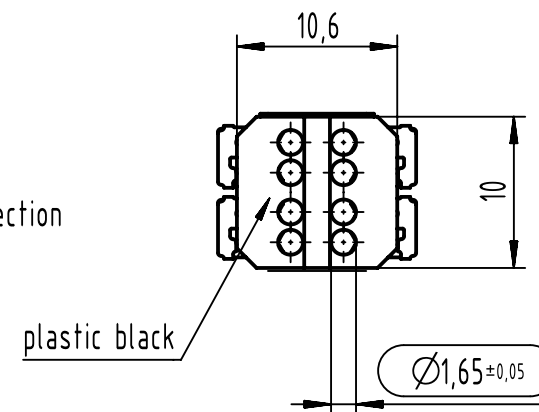

← Wire inserting direction

preLink® Terminal can go through $\varnothing 13\text{mm}$ holes.

for wire gauge AWG 22-24

2082000005XL	100
2082000005	10
Part-no.	Quantity

	All rights reserved Department EL PD	All Dimensions in mm Original Size DIN A4	Scale 2:1	Free size tol.		Ref.	
		HARTING D-32339 Espelkamp	Created by 406403	Inspected by PREOTU	Standardisation ROEBEN	Date 2024-01-08	State Final Release
Title preLink Terminal mod AWG22/24 black 1-10						Doc-Key / ECM-Nr. 100661693/UGD/000/E 500000261128	
Type TB		Number 2082000005				Rev. E	Page 1/1