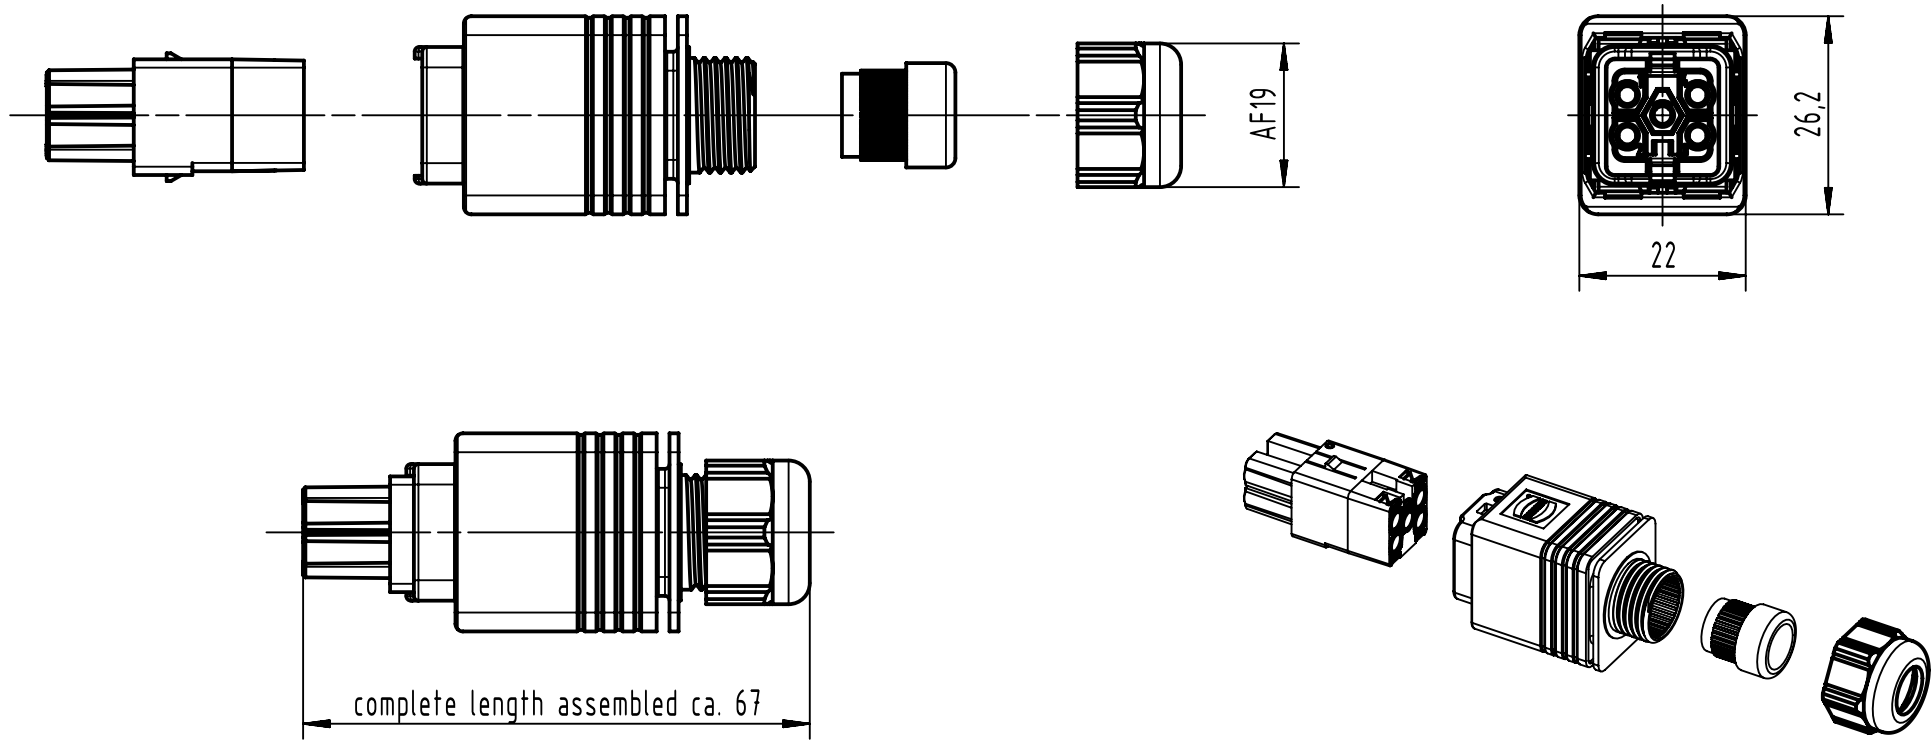

1                      2                      3                      4                      5                      6

A  
B  
C  
D

complete length assembled ca. 67

cross section: 0.5mm<sup>2</sup> - 2.5mm<sup>2</sup>

	All rights reserved Department EL PD	All Dimensions in mm Original Size DIN A4	Scale 1:1	Free size tol.		Ref.
		HARTING D-32339 Espelkamp	Created by ELLERMANN	Inspected by STORCK	Standardisation SAP_WFRT	Date 2022-05-06
Title Han PP Power plug plastic QL AWG20-14						Doc-Key / ECM-Nr. 100185744/UGD/003/E 500000211803
Type TB      Number 09352320421					Rev. E	Page 1/1