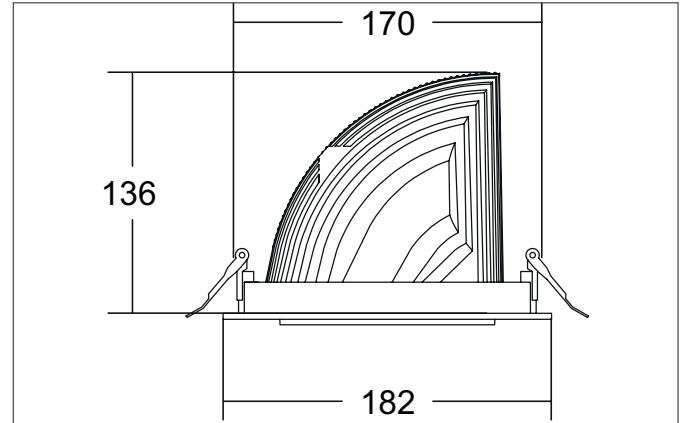

**ARTEMIS MAXI LED recessed spotlight, on/off switchable**

Article no. 88274185

Light.  
For Generations.**Tender**

LED recessed spotlight, on/off switchable, Round. Ceiling cut-out Ø 170 mm, Installation depth 136 mm, Outer diameter 182 mm, Weight 1,300 kg, with rotationssymmetrical, deep, wide distributed light intensity. optimal light distribution due to a glass transparent cover. Luminous flux 5.264 lm, Power 1 x 41,5 W, Light colour neutral white, Correlated color temperature (CCT) 3.500 K, Colour rendering index CRI > 90, Housing material: Aluminium, Colour: Black structure, Permissible ambient temperature (ta): -20 °C - +25 °C, Protection class (EN 61140): II, Degree of protection (DIN EN 60529): IP20, .With electronic driver, on/off switchable.

Article data	
Article no.	88274185
GTIN	4251433975137
Series name	ARTEMIS MAXI
Short description	LED recessed spotlight, on/off switchable
Material	Aluminium
Colour	Black
Type of surface	Structure
Shape	Round
Outer diameter	182 mm
Built-in diameter	170 mm
Installation depth	136 mm
Weight	1.300 kg

Packing data	
Gross weight	1.37 kg
Length of packaging	182 mm
Packaging width	182 mm
Packaging height	136 mm
Disposal at end of life	This product must not be disposed of with household waste. You are obliged, to dispose of such electrical waste separately. By disposing of electrical waste and other old or defective electronics separately, you support recycling or other forms of re-use. In that way you help to take care and to avoid that harmful substances get into the environment.