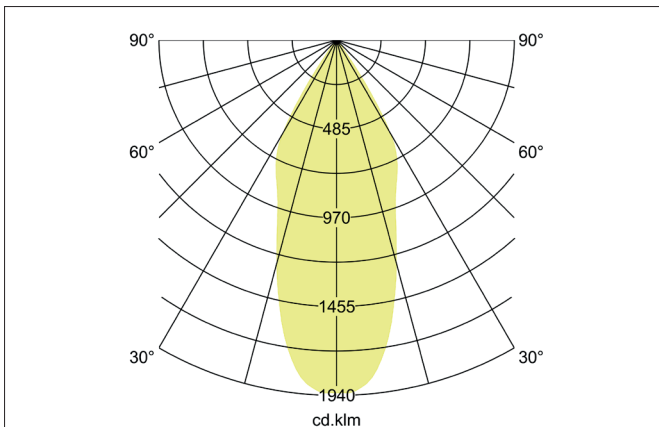

**ARTEMIS MAXI LED recessed spotlight, on/off switchable**

Article no. 88274185

Light.  
For Generations.**Tender**

LED recessed spotlight, on/off switchable, Round. Ceiling cut-out Ø 170 mm, Installation depth 136 mm, Outer diameter 182 mm, Weight 1,300 kg, with rotationssymmetrical, deep, wide distributed light intensity. optimal light distribution due to a glass transparent cover. Luminous flux 5.264 lm, Power 1 x 41,5 W, Light colour neutral white, Correlated color temperature (CCT) 3.500 K, Colour rendering index CRI > 90, Housing material: Aluminium, Colour: Black structure, Permissible ambient temperature (ta): -20 °C - +25 °C, Protection class (EN 61140): II, Degree of protection (DIN EN 60529): IP20, .With electronic driver, on/off switchable.

Article data	
Article no.	88274185
GTIN	4251433975137
Series name	ARTEMIS MAXI
Short description	LED recessed spotlight, on/off switchable
Material	Aluminium
Colour	Black
Type of surface	Structure
Shape	Round
Outer diameter	182 mm
Built-in diameter	170 mm
Installation depth	136 mm
Weight	1.300 kg