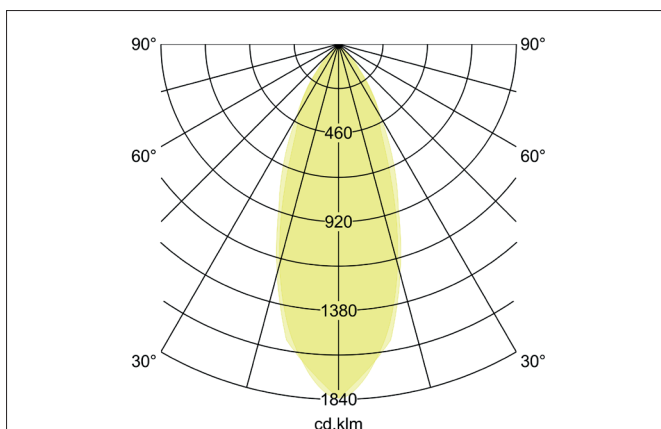

TIRREL-S LED recessed spot set, DALI dimmable, incl. connection**box**

Article no. 41444783

Light.
For Generations.**Tender**

LED recessed spot set, DALI dimmable, incl. connection box, Square. Toolless ceiling installation by installation springs. Ceiling cut-out Ø 68 mm, Installation depth 50 mm, Length 82 mm, Width 82 mm, Weight 0,277 kg, Reflector silver with rotationssymmetrical, deep, wide distributed light intensity. optimal light distribution due to a glass transparent cover. Luminous flux 680 lm, Power 1 x 6 W, Light colour warm white, Correlated color temperature (CCT) 3.000 K, Colour rendering index CRI > 80, Housing material: Aluminium / Glass, Colour: White, Permissible ambient temperature (ta): -20 °C - +25 °C, Protection class (EN 61140): II, Degree of protection (DIN EN 60529): IP20, .With electronic driver, DALI-2 dimmable.

Product Benefits

- LED recessed spot in square design made of solid aluminum with LED module 6 W (3,000 K) and dimmable DALI converter WITHOUT glow-in-the-dark effect.
- Ceiling cut-out 68 mm, diameter 82 mm, installation depth 50 mm, IP20.
- Pivoting range 25°.
- Large color variation. Without visible snap ring.
- Classic, formally restrained design.
- In the same optics also in GX5.3 or GU10 version and as a dimmable trailing-edge phase or DALI and as a loudspeaker version.
- In addition, in the same surface structure and in the same color also available in round design.

Lighting technology	
Colour temperature	3.000 K
Light colour	White
Light output	Direct
Luminous flux	680 lm
System efficiency	113 lm/W
Colour rendering	CRI > 80
Reflector	High-gloss
Reflector colour	silver
Beam angle	38°
Light sharing	Symmetric
Adjustable color temperature	No