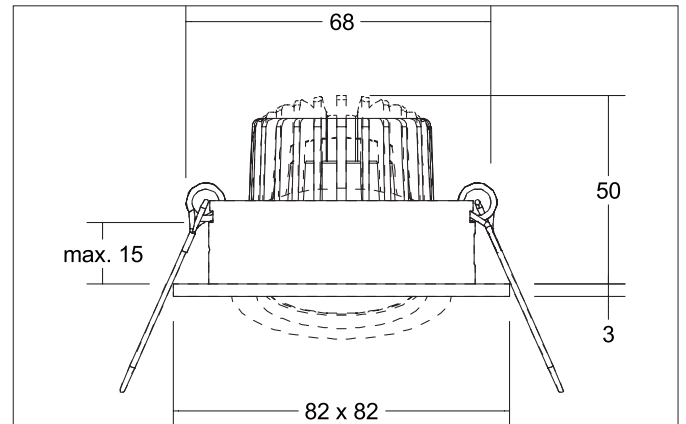

TIRREL-S LED recessed spot set, DALI dimmable, incl. connection**box**

Article no. 41444783

Light.
For Generations.**Tender**

LED recessed spot set, DALI dimmable, incl. connection box, Square. Toolless ceiling installation by installation springs. Ceiling cut-out Ø 68 mm, Installation depth 50 mm, Length 82 mm, Width 82 mm, Weight 0,277 kg, Reflector silver with rotationssymmetrical, deep, wide distributed light intensity. optimal light distribution due to a glass transparent cover. Luminous flux 680 lm, Power 1 x 6 W, Light colour warm white, Correlated color temperature (CCT) 3.000 K, Colour rendering index CRI > 80, Housing material: Aluminium / Glass, Colour: White, Permissible ambient temperature (ta): -20 °C - +25 °C, Protection class (EN 61140): II, Degree of protection (DIN EN 60529): IP20, .With electronic driver, DALI-2 dimmable.

Product Benefits

- LED recessed spot in square design made of solid aluminum with LED module 6 W (3,000 K) and dimmable DALI converter WITHOUT glow-in-the-dark effect.
- Ceiling cut-out 68 mm, diameter 82 mm, installation depth 50 mm, IP20.
- Pivoting range 25°.
- Large color variation. Without visible snap ring.
- Classic, formally restrained design.
- In the same optics also in GX5.3 or GU10 version and as a dimmable trailing-edge phase or DALI and as a loudspeaker version.
- In addition, in the same surface structure and in the same color also available in round design.

TIRREL-S LED recessed spot set, DALI dimmable, incl. connection**box**

Article no. 41444783

Light.
For Generations.

Article data	
Article no.	41444783
GTIN	4255752500599
Series name	TIRREL-S
Short description	LED recessed spot set, DALI dimmable, incl. connection box
Material	Aluminium / Glass
Colour	White
Type of surface	Glossy
Shape	Square
Built-in diameter	68 mm
Installation depth	50 mm
Length	82 mm
Width	82 mm
Hight	3 mm
Scope of delivery	Incl. 5-pole connection box
Weight	0.277 kg