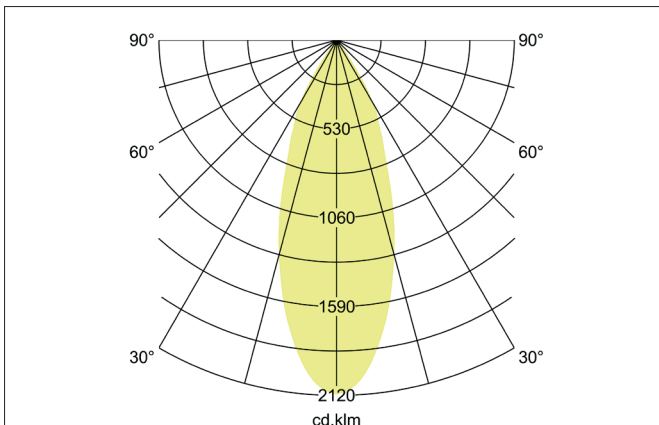

#### Tender

LED recessed spotlight, on/off switchable, Round. Ceiling cut-out Ø 152 mm, Installation depth 128 mm, Outer diameter 164 mm, Weight 1,000 kg, with rotationssymmetrical, deep, wide distributed light intensity. optimal light distribution due to a glass transparent cover. Luminous flux 3.924 lm, Power 1 x 31,5 W, Light colour neutral white, Correlated color temperature (CCT) 3.500 K, Colour rendering index CRI > 90, Housing material: Aluminium, Colour: Black structure, Permissible ambient temperature (ta): -20 °C - +25 °C, Protection class (EN 61140): II, Degree of protection (DIN EN 60529): IP20, .With electronic driver, on/off switchable.