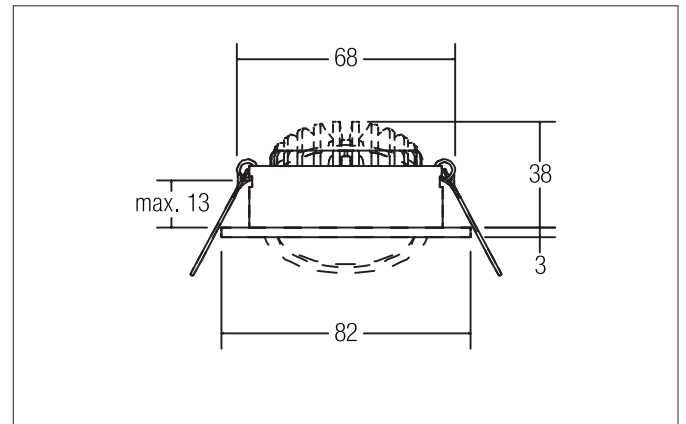

SEVEN-R LED recessed spot set, on/off switchable

Article no. 3836 1073

Light.
For Generations.**Tender**

LED recessed spot set, on/off switchable, Round. Toolless ceiling installation by installation springs. Ceiling cut-out Ø 68 mm, Installation depth 38 mm, Outer diameter 82 mm, Weight 0,149 kg, Reflector silver with rotationssymmetrical, deep, wide distributed light intensity. optimal light distribution due to a plastic, transparent cover. Luminous flux 740 lm, Power 1 x 7 W, System Efficiency 106 lm/W, Light colour warm white, Correlated color temperature (CCT) 3.000 K, Colour rendering index CRI > 80, Rated life time L70/B50 at 25 °C: 50000 h, Housing material: Aluminium / Polycarbonate, Colour: White, Permissible ambient temperature (ta): -20 °C - +25 °C, Protection class (EN 61140): II, Degree of protection (DIN EN 60529): IP20. With electronic driver, on/off switchable with integrated strain relief.

Product Benefits

- Round recessed spotlight made of solid aluminum with polycarbonate cover.
- Easy and tool-free mounting.
- CRI > 80.
- Low mounting depth 38 mm, diameter 82 mm, Ceiling cut-out 68 mm.
- Ceiling thickness maximum 13 mm.
- Large article variance with regard to housing color and color temperature.
- Switchable set - alternatively available in version for 350 mA and as dimmable (trailing-edge phase dimmer) set available.
- Alternatively available in square design.

SEVEN-R LED recessed spot set, on/off switchable

Article no. 3836 1073

Light.
For Generations.

Article data	
Article no.	38361073
GTIN	4251433918882
Series name	SEVEN-R
Short description	LED recessed spot set, on/off switchable
Material	Aluminium / Polycarbonate
Colour	White
Type of surface	Matt
Shape	Round
Outer diameter	82 mm
Built-in diameter	68 mm
Installation depth	38 mm
Hight	3 mm
Weight	0.149 kg