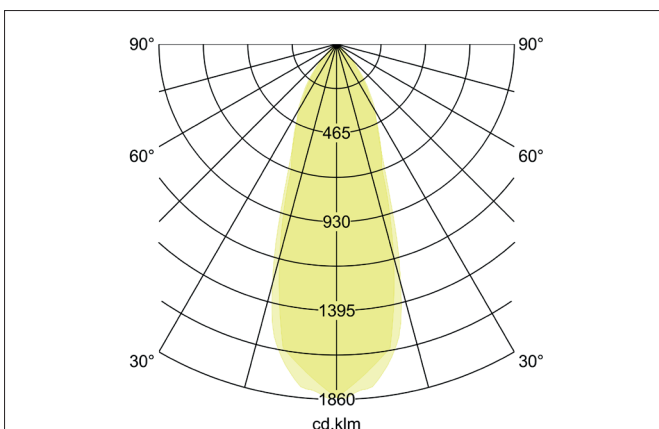

SEVEN-R LED recessed spot set, on/off switchable

Article no. 3836 1073

Light.
For Generations.**Tender**

LED recessed spot set, on/off switchable, Round. Toolless ceiling installation by installation springs. Ceiling cut-out Ø 68 mm, Installation depth 38 mm, Outer diameter 82 mm, Weight 0,149 kg, Reflector silver with rotationssymmetrical, deep, wide distributed light intensity. optimal light distribution due to a plastic, transparent cover. Luminous flux 740 lm, Power 1 x 7 W, System Efficiency 106 lm/W, Light colour warm white, Correlated color temperature (CCT) 3.000 K, Colour rendering index CRI > 80, Rated life time L70/B50 at 25 °C: 50000 h, Housing material: Aluminium / Polycarbonate, Colour: White, Permissible ambient temperature (ta): -20 °C - +25 °C, Protection class (EN 61140): II, Degree of protection (DIN EN 60529): IP20. With electronic driver, on/off switchable with integrated strain relief.

Product Benefits

- Round recessed spotlight made of solid aluminum with polycarbonate cover.
- Easy and tool-free mounting.
- CRI > 80.
- Low mounting depth 38 mm, diameter 82 mm, Ceiling cut-out 68 mm.
- Ceiling thickness maximum 13 mm.
- Large article variance with regard to housing color and color temperature.
- Switchable set - alternatively available in version for 350 mA and as dimmable (trailing-edge phase dimmer) set available.
- Alternatively available in square design.

Lighting technology	
Colour temperature	3.000 K
Light colour	White
Light output	Direct
Luminous flux	740 lm
System efficiency	106 lm/W
Colour rendering	CRI > 80
Reflector	High-gloss
Reflektorfarbe	silver
Beam angle	38°
Light sharing	Symmetric