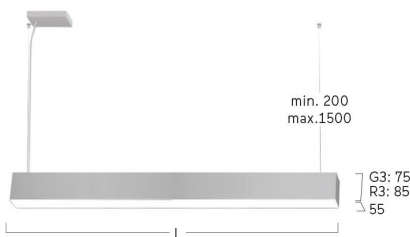

lightnet

Matric-R3

Pendant light-line - Direct/indirect light distribution

Article code: LR3LEL-830H-L1002-YA

Customer / Project: _____

Note: _____

Productname	Matric-R3
Lamp	LED
Installation Type	Pendant light-line
Surface finish	Silver Anodised
Light characteristics	Direct/indirect light distribution
Colour temperature	3000K
Colour Rendering Index (CRI)	CRI>80
Optical system	Lens Louvre
Reflector Colour Inside	Reflector: Satin Silver
Control	Dimmable (DALI)
Length L/Diameter D (mm)	L=1002mm
Width W (mm)	W=55mm
Height H (mm)	H=85mm
Current/Power	High-Power
Luminous Flux	5928lm
Power consumption	48W
Suspension	Y-susp. (Set)
Ceiling rose colour	Ceiling rose: Matching luminaire`s surface colour
Pendant length (mm)	Pendant length max 1500mm
Degree of protection	IP20
Certification	Prüfzeichen: ENEC
Cable Colour	Power supply: transparent
LED lifetime	L80B10 (tq 25°C) = 50.000h
UGR	UGR<math>\leq 16</math>
Photometric code	8 30 / 3 3 9
Photobiological class	RG0 (EN62471)
Indoor/Outdoor	Indoor: ta [ambient] max. 25°C
Weight (kg)	4,1kg