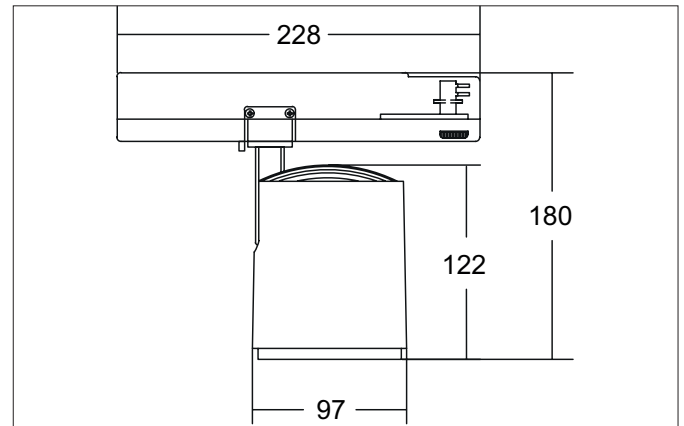

**RETAIL ONE LED track spotlight, 31W**

Article no. 88184165

Light.  
For Generations.**Tender**

LED track spotlight, 31W, Round. Ceiling cut-out Installation depth mm, Outer diameter 97 mm, Weight 0,872 kg, with rotationssymmetrical, deep, wide distributed light intensity. Luminous flux 4.319 lm, Power 1 x 33,5 W, Light colour neutral white, Correlated color temperature (CCT) 3.500 K, Colour rendering index CRI > 90, Rated life time L80/B50 at 25 °C: 50.000 h, Housing material: Aluminium, Colour: Silver structure, Permissible ambient temperature (ta): -20 °C - +25 °C, Protection class (EN 61140): II, Degree of protection (DIN EN 60529): IP20, .With electronic driver, on/off switchable.

Article data	
Article no.	88184165
GTIN	4251433976073
Series name	RETAIL ONE
Short description	LED track spotlight, 31W
Material	Aluminium
Colour	Silver
Type of surface	Structure
Shape	Round
Outer diameter	97 mm
Weight	0.872 kg

**RETAIL ONE LED track spotlight, 31W**

Article no. 88184165

Light.  
For Generations.

Lighting technology	
Colour temperature	3.500 K
Light colour	White
Luminous flux	4,319 lm
System efficiency	129 lm/W
Colour rendering	CRI > 90
Reflector	High-gloss
Beam angle	40°
Light sharing	Symmetric

Packing data	
Gross weight	1.012 kg
Length of packaging	290 mm
Packaging width	110 mm
Packaging height	165 mm
Disposal at end of life	This product must not be disposed of with household waste. You are obliged, to dispose of such electrical waste separately. By disposing of electrical waste and other old or defective electronics separately, you support recycling or other forms of re-use. In that way you help to take care and to avoid that harmful substances get into the environment.