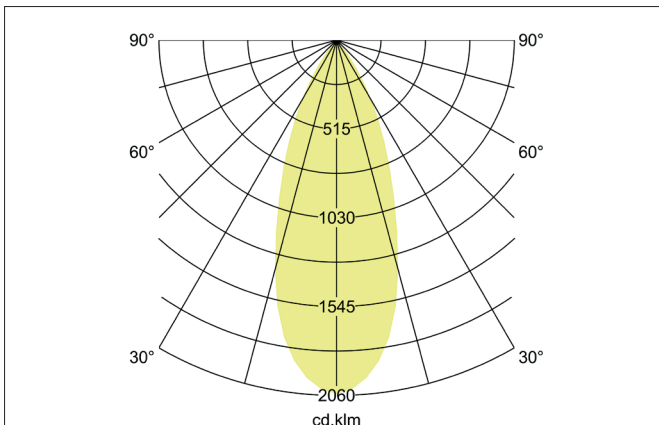

**RETAIL ONE LED track spotlight, 31W**

Article no. 88184165

Light.  
For Generations.**Tender**

LED track spotlight, 31W, Round. Ceiling cut-out Installation depth mm, Outer diameter 97 mm, Weight 0,872 kg, with rotationssymmetrical, deep, wide distributed light intensity. Luminous flux 4.319 lm, Power 1 x 33,5 W, Light colour neutral white, Correlated color temperature (CCT) 3.500 K, Colour rendering index CRI > 90, Rated life time L80/B50 at 25 °C: 50.000 h, Housing material: Aluminium, Colour: Silver structure, Permissible ambient temperature (ta): -20 °C - +25 °C, Protection class (EN 61140): II, Degree of protection (DIN EN 60529): IP20, .With electronic driver, on/off switchable.

Article data	
Article no.	88184165
GTIN	4251433976073
Series name	RETAIL ONE
Short description	LED track spotlight, 31W
Material	Aluminium
Colour	Silver
Type of surface	Structure
Shape	Round
Outer diameter	97 mm
Weight	0.872 kg

**RETAIL ONE LED track spotlight, 31W**

Article no. 88184165

Light.  
For Generations.

Lighting technology	
Colour temperature	3.500 K
Light colour	White
Luminous flux	4,319 lm
System efficiency	129 lm/W
Colour rendering	CRI > 90
Reflector	High-gloss
Beam angle	40°
Light sharing	Symmetric