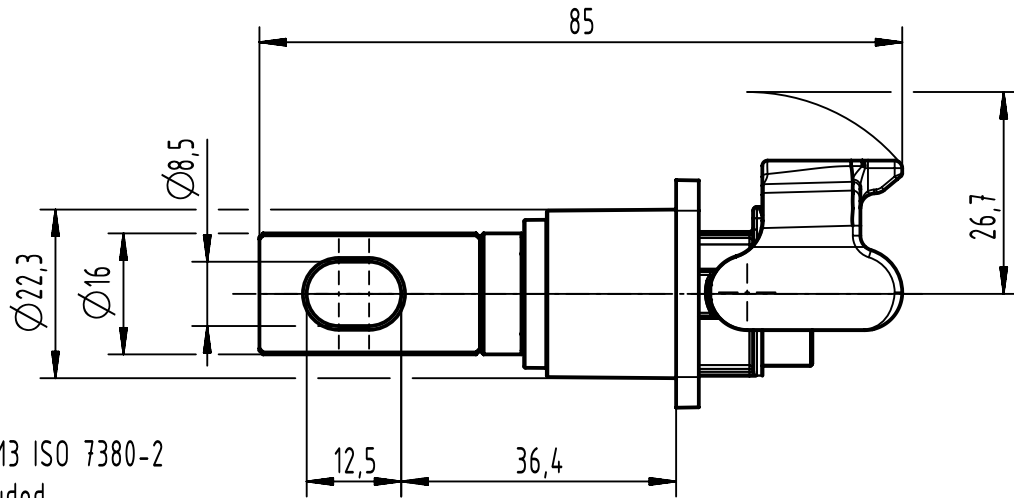

4x screw M3 ISO 7380-2  
is not included

Panel cut out

	All rights reserved Department EL PD	All Dimensions in mm Original Size DIN A4		Scale 1:1	Free size tol.	Ref. Sub.
		Created by LONGL	Inspected by WANGSTE	Standardisation RUETERA	Date 2022-08-11	State Final Release
HARTING D-32339 Espelkamp		Title Han® S-HBM w.MC black busbar			Doc-Key / ECM-Nr. 100879768/UGD/000/D 500000223119	
		Type TB	Number 09 93 001 0303		Rev. D	Page 1/1