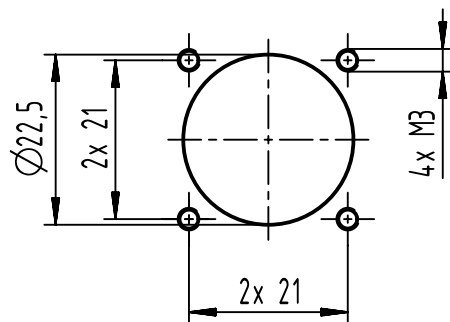

4x screw M3 ISO 7380-2  
is not included

Panel cut out

	All rights reserved Department EL PD	All Dimensions in mm Original Size DIN A4		Scale 1:1	Free size tol.	Ref. Sub.
		Created by LONGL	Inspected by WANGSTE	Standardisation RUETERA	Date 2022-08-11	State Final Release
HARTING D-32339 Espelkamp		Title Han® S-HBM w.MC black busbar			Doc-Key / ECM-Nr. 100879768/UGD/000/D 500000223119	
		Type TB	Number 09 93 001 0303		Rev. D	Page 1/1