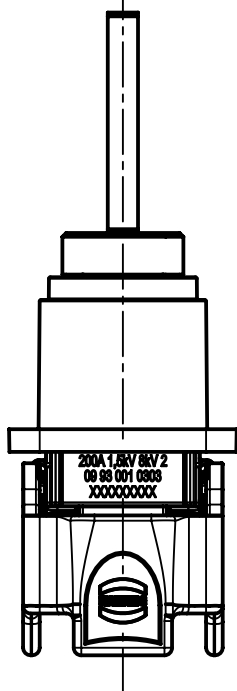

4x screw M3 ISO 7380-2  
is not included

Panel cut out

	All rights reserved Department EL PD	All Dimensions in mm Original Size DIN A4		Scale 1:1	Free size tol.	Ref. Sub.
		Created by LONGL	Inspected by WANGSTE	Standardisation RUETERA	Date 2022-08-11	State Final Release
HARTING D-32339 Espelkamp		Title Han® S-HBM w.MC black busbar			Doc-Key / ECM-Nr. 100879768/UGD/000/D 500000223119	
		Type TB	Number 09 93 001 0303		Rev. D	Page 1/1