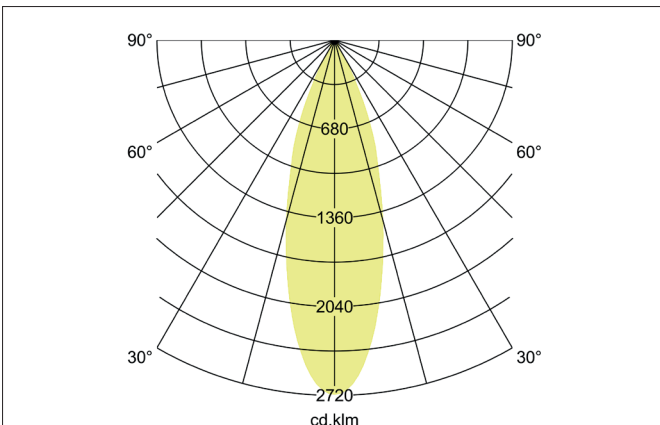

TRAXX MIDI LED track spotlight, on/off switchable
 Article no. 88713175

Light.
 For Generations.

Tender
 LED track spotlight, on/off switchable, Round. Ceiling cut-out Installation depth mm, Outer diameter 60 mm, Weight 0,606 kg, with rotationssymmetrical, deep, wide distributed light intensity. Luminous flux 2.565 lm, Power 1 x 21 W, Light colour neutral white, Correlated color temprature (CCT) 3.500 K, Colour rendering index CRI > 90, Rated life time L80/B50 at 25 °C: 50.000 h, Housing material: Aluminium / Glass / Plastic, Colour: White structure, Permissible ambient temperature (ta): -20 °C - +25 °C, Protection class (EN 61140): II, Degree of protection (DIN EN 60529): IP20, .With electronic driver, on/off switchable.

Article data	
Article no.	88713175
GTIN	4251433977353
Series name	TRAXX MIDI
Short description	LED track spotlight, on/off switchable
Material	Aluminium / Glass / Plastic
Colour	White
Type of surface	Structure
Shape	Round
Outer diameter	60 mm
Weight	0.606 kg