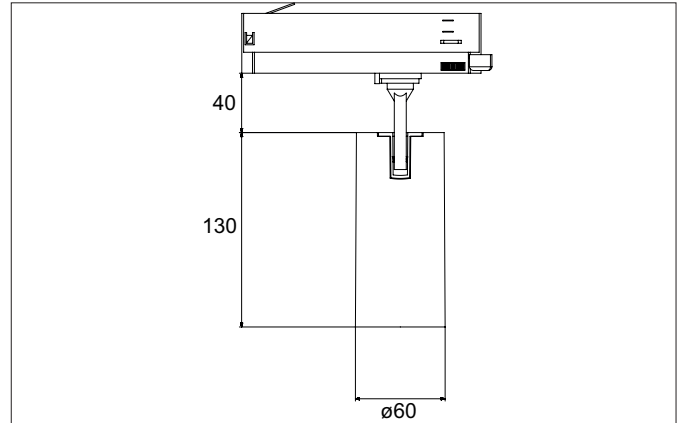

TRAXX MIDI LED track spotlight, on/off switchable
 Article no. 88713175

Light.
 For Generations.

Tender
 LED track spotlight, on/off switchable, Round. Ceiling cut-out Installation depth mm, Outer diameter 60 mm, Weight 0,606 kg, with rotationssymmetrical, deep, wide distributed light intensity. Luminous flux 2.565 lm, Power 1 x 21 W, Light colour neutral white, Correlated color temprature (CCT) 3.500 K, Colour rendering index CRI > 90, Rated life time L80/B50 at 25 °C: 50.000 h, Housing material: Aluminium / Glass / Plastic, Colour: White structure, Permissible ambient temperature (ta): -20 °C - +25 °C, Protection class (EN 61140): II, Degree of protection (DIN EN 60529): IP20, .With electronic driver, on/off switchable.

Article data	
Article no.	88713175
GTIN	4251433977353
Series name	TRAXX MIDI
Short description	LED track spotlight, on/off switchable
Material	Aluminium / Glass / Plastic
Colour	White
Type of surface	Structure
Shape	Round
Outer diameter	60 mm
Weight	0.606 kg

Mounting technology	
Mounting method	Surface mounting
Place of installation	Ceiling-mounted
Adjustability	Rotatable and adjustable head
Swivel angle	90°
Rotation angle	350°
Head adjustable angle	90°
Suitable for through-wiring	No

Packing data	
Gross weight	0.669 kg
Length of packaging	175 mm
Packaging width	175 mm
Packaging height	115 mm
Disposal at end of life	This product must not be disposed of with household waste. You are obliged, to dispose of such electrical waste separately. By disposing of electrical waste and other old or defective electronics separately, you support recycling or other forms of re-use. In that way you help to take care and to avoid that harmful substances get into the environment.