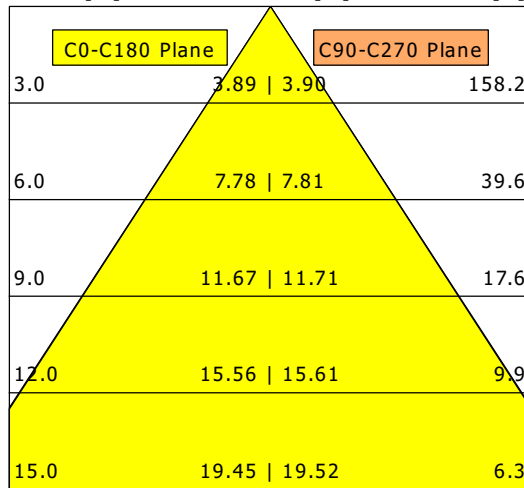

LK-CH 045.081.840.50.2/DALI

Lichtkanal 045 | Light-Insert | Choc (1xLED 15W 840/4000K 1540lm)

— C0/C180 cd / 1000 lm - - - C90/C270

	C0	C90	C180	C270
0°	925	925	925	925
15°	846	854	846	854
30°	554	559	554	559
45°	92	92	92	92
60°	2	2	2	2
75°	0	0	0	0
90°	0	0	0	0
cd / 1000 lm				

Offset [m] Cone width [m] Illuminance [lx]

η	LED
Efficiency	103 lm/W
Direct/Indirect	↓ 100% / ↑ 0%
System Power	15 W
UGR	X=4H, Y=8H
Reflection factors	70/50/20
UGR C0/C180	19.0
UGR C90/C270	19.0
CIE Flux Codes	90 100 100 100 100
Ra/CRI	>80