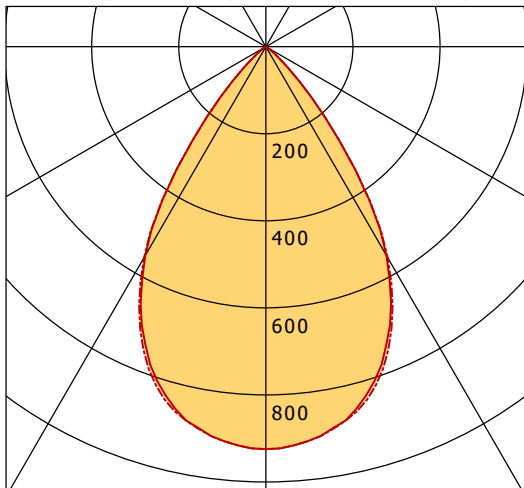

LK-CH 045.081.840.50.2/DALI

Lichtkanal 045 | Light-Insert | Choc (1xLED 15W 840/4000K 1540lm)

— C0/C180 cd / 1000 lm - - - C90/C270

	C0	C90	C180	C270
0°	925	925	925	925
15°	846	854	846	854
30°	554	559	554	559
45°	92	92	92	92
60°	2	2	2	2
75°	0	0	0	0
90°	0	0	0	0
cd / 1000 lm				

Offset [m] Cone width [m] Illuminance [lx]

η	LED
Efficiency	103 lm/W
Direct/Indirect	↓ 100% / ↑ 0%
System Power	15 W
UGR	X=4H, Y=8H
Reflection factors	70/50/20
UGR C0/C180	19.0
UGR C90/C270	19.0
CIE Flux Codes	90 100 100 100 100
Ra/CRI	>80