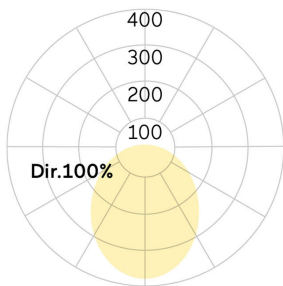

lightnet

Matric-G5

Pendant light-line - Direct light distribution

Article code: LG5OEL-830H-L1182-Y

Illustrations may only be similar and serve as an orientation.

Matric-G5. LED. Pendant light-line. Luminaire body made of high-quality aluminum profile. Surface finish Silver Anodised. Direct only light distribution. Colour temperature: 3000K (Warm White). Colour Rendering Index (CRI): >80. Opal diffuser for enhanced light transmission and perfect uniform illumination. Dimmable DALI. LxWxH (rectangular). L= 1182mm. W=81mm. H=81mm. Y-cord suspension with power supply cable and ceiling rose (Set). Pendant length max 1500mm. Power supply: transparent. Ceiling rose:

Matric-G5

Pendant light-line - Direct light distribution

Article code: LG5OEL-830H-L1182-Y

Customer / Project: _____

Note: _____

Productname	Matric-G5
Lamp	LED
Installation Type	Pendant light-line
Surface finish	Silver Anodised
Light characteristics	Direct light distribution
Colour temperature	3000K
Colour Rendering Index (CRI)	CRI>80
Optical system	Opal diffuser
Control	Dimmable (DALI)
Length L/Diameter D (mm)	L=1182mm
Width W (mm)	W=81mm
Height H (mm)	H=81mm
Current/Power	High-Power
Luminous Flux	4497lm
Power consumption	40W
Suspension	Y-susp. (Set)
Ceiling rose colour	Ceiling rose: Matching luminaire`s surface colour
Pendant length (mm)	Pendant length max 1500mm
Degree of protection	IP20
Certification	Prüfzeichen: ENEC
Cable Colour	Power supply: transparent
LED lifetime	L80B10 (tq 25°C) = 50.000h
Photometric code	8 30 / 3 3 9
Photobiological class	RG0 (EN62471)
Indoor/Outdoor	Indoor: ta [ambient] max. 25°C
Weight (kg)	4,3kg