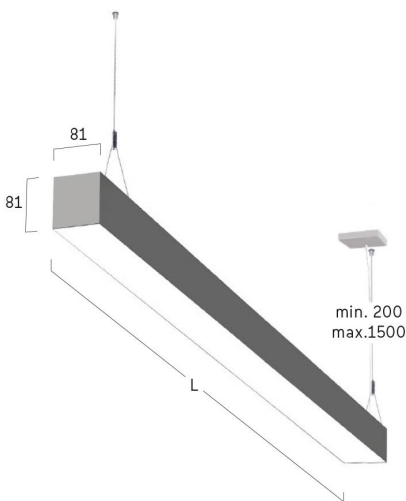

lightnet

Matric-G5

Pendant light-line - Direct light distribution

Article code: LG5OEL-830H-L1182-Y

Illustrations may only be similar and serve as an orientation.

Matric-G5. LED. Pendant light-line. Luminaire body made of high-quality aluminum profile. Surface finish Silver Anodised. Direct only light distribution. Colour temperature: 3000K (Warm White). Colour Rendering Index (CRI): >80. Opal diffuser for enhanced light transmission and perfect uniform illumination. Dimmable DALI. LxWxH (rectangular). L= 1182mm. W=81mm. H=81mm. Y-cord suspension with power supply cable and ceiling rose (Set). Pendant length max 1500mm. Power supply: transparent. Ceiling rose:

Matric-G5

Pendant light-line - Direct light distribution

Article code: LG5OEL-830H-L1182-Y

Customer / Project: _____

Note: _____

Productname	Matric-G5
Lamp	LED
Installation Type	Pendant light-line
Surface finish	Silver Anodised
Light characteristics	Direct light distribution
Colour temperature	3000K
Colour Rendering Index (CRI)	CRI>80
Optical system	Opal diffuser
Control	Dimmable (DALI)
Length L/Diameter D (mm)	L=1182mm
Width W (mm)	W=81mm
Height H (mm)	H=81mm
Current/Power	High-Power
Luminous Flux	4497lm
Power consumption	40W
Suspension	Y-susp. (Set)
Ceiling rose colour	Ceiling rose: Matching luminaire`s surface colour
Pendant length (mm)	Pendant length max 1500mm
Degree of protection	IP20
Certification	Prüfzeichen: ENEC
Cable Colour	Power supply: transparent
LED lifetime	L80B10 (tq 25°C) = 50.000h
Photometric code	8 30 / 3 3 9
Photobiological class	RG0 (EN62471)
Indoor/Outdoor	Indoor: ta [ambient] max. 25°C
Weight (kg)	4,3kg