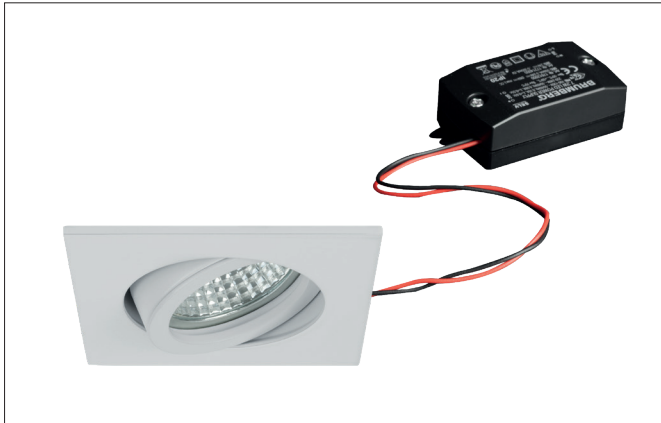

**TIRREL-S LED recessed spot set, on/off switchable**

Article no. 38144173

Light.  
For Generations.**Tender**

LED recessed spot set, on/off switchable, Square. Toolless ceiling installation by installation springs. Ceiling cut-out Ø 68 mm, Installation depth 50 mm, Length 82 mm, Width 82 mm, Weight 0,245 kg, Reflector silver with rotationssymmetrical, deep, wide distributed light intensity. optimal light distribution due to a glass transparent cover. Luminous flux 680 lm, Power 1 x 6 W, System Efficiency 113 lm/W, Light colour warm white, Correlated color temprature (CCT) 3.000 K, Colour rendering index CRI > 80, Housing material: Aluminium / Glass, Colour: White structure, Permissible ambient temperature (ta): -20 °C - +25 °C, Protection class (EN 61140): II, Degree of protection (DIN EN 60529): IP20. With electronic driver, on/off switchable.

**Product Benefits**

- LED recessed spot in square design made of solid aluminum.  
with LED module 6 W (3,000 K) and switchable converter.
- Ceiling cutout 68 mm, diameter 82 mm, installation depth 50 mm, IP20.
- Pivoting range 25°.
- Large color variation. Without visible snap ring.
- Classic, formally restrained design.
- In the same look also in GX5.3 or GU10 version and as a dimmable set (trailing-edge phase or DALI) and as a loudspeaker.
- In addition in the same surface structure and in the same color also available in round design.

**TIRREL-S LED recessed spot set, on/off switchable**

Article no. 38144173

Light.  
For Generations.

Article data	
Article no.	38144173
GTIN	4251433958369
Series name	TIRREL-S
Short description	LED recessed spot set, on/off switchable
Material	Aluminium / Glass
Colour	White
Type of surface	Structure
Shape	Square
Built-in diameter	68 mm
Installation depth	50 mm
Length	82 mm
Width	82 mm
Hight	3 mm
Weight	0.245 kg