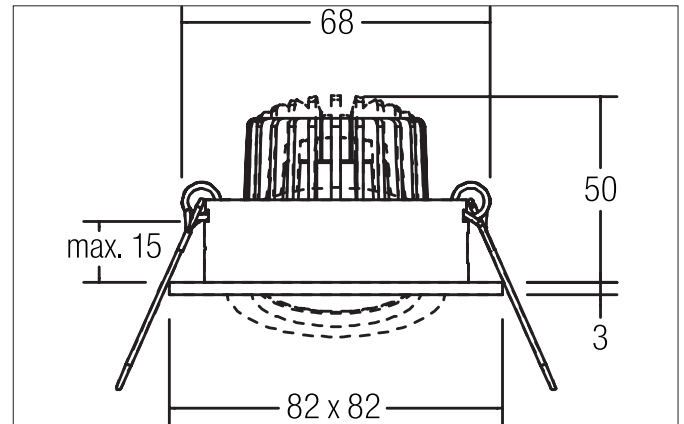

**TIRREL-S LED recessed spot set, on/off switchable**

Article no. 38144173

Light.  
For Generations.**Tender**

LED recessed spot set, on/off switchable, Square. Toolless ceiling installation by installation springs. Ceiling cut-out Ø 68 mm, Installation depth 50 mm, Length 82 mm, Width 82 mm, Weight 0,245 kg, Reflector silver with rotationssymmetrical, deep, wide distributed light intensity. optimal light distribution due to a glass transparent cover. Luminous flux 680 lm, Power 1 x 6 W, System Efficiency 113 lm/W, Light colour warm white, Correlated color temprature (CCT) 3.000 K, Colour rendering index CRI > 80, Housing material: Aluminium / Glass, Colour: White structure, Permissible ambient temperature (ta): -20 °C - +25 °C, Protection class (EN 61140): II, Degree of protection (DIN EN 60529): IP20. With electronic driver, on/off switchable.

**Product Benefits**

- LED recessed spot in square design made of solid aluminum.  
with LED module 6 W (3,000 K) and switchable converter.
- Ceiling cutout 68 mm, diameter 82 mm, installation depth 50 mm, IP20.
- Pivoting range 25°.
- Large color variation. Without visible snap ring.
- Classic, formally restrained design.
- In the same look also in GX5.3 or GU10 version and as a dimmable set (trailing-edge phase or DALI) and as a loudspeaker.
- In addition in the same surface structure and in the same color also available in round design.

**TIRREL-S LED recessed spot set, on/off switchable**

Article no. 38144173

Light.  
For Generations.

Article data	
Article no.	38144173
GTIN	4251433958369
Series name	TIRREL-S
Short description	LED recessed spot set, on/off switchable
Material	Aluminium / Glass
Colour	White
Type of surface	Structure
Shape	Square
Built-in diameter	68 mm
Installation depth	50 mm
Length	82 mm
Width	82 mm
Hight	3 mm
Weight	0.245 kg