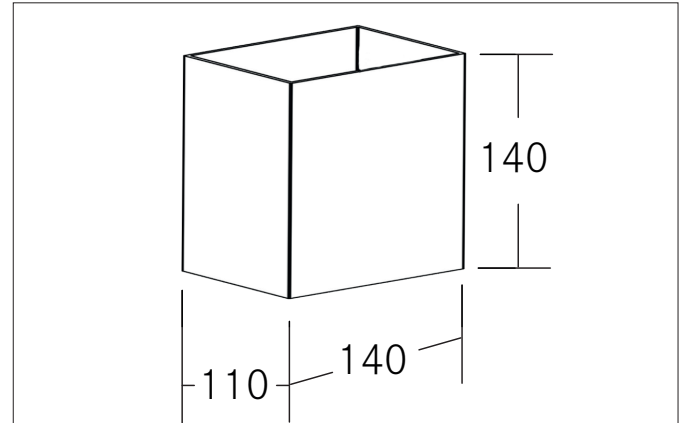

**IDAS LED wall surface mounted luminaire, IP54**  
Article no. 65143103

Light.  
For Generations.

**Tender**

LED wall surface mounted luminaire, IP54, Rectangular. Ceiling cut-out Installation depth mm, Length 110 mm, Width 140 mm, Weight 0,396 kg, Luminous flux 320 lm, Power 1 x 3 W, System Efficiency 107 lm/W, Light colour warm white to warm white, Correlated color temperature (CCT) 2.950 - 3.050 K, Colour rendering index CRI > 80, Housing material: Aluminium / Glass, Colour: Graphite structure, Permissible ambient temperature (ta): -20 °C - +25 °C, Protection class (EN 61140): I, Degree of protection (DIN EN 60529): IP54, .With electronic driver, on/off switchable.

| Article data      |  |
|-------------------|--|
| Article no.       | 65143103   |
| GTIN              | 4251433982685  |
| Series name       | IDAS   |
| Short description | LED wall surface mounted luminaire, IP54                       |
| Material          | Aluminium / Glass  |
| Colour            | Graphite   |
| Type of surface   | Structure  |
| Shape             | Rectangular  |
| Length            | 110 mm   |
| Width             | 140 mm   |
| Height            | 140 mm   |
| Scope of delivery | inkl. Konverter zum Anschluss an 230 V-Netzspannung, schaltbar |
| Weight            | 0.396 kg   |

**IDAS LED wall surface mounted luminaire, IP54**

Article no. 65143103

Light.  
For Generations.

| Lighting technology |                 |
|---------------------|-----------------|
| Colour temperature  | 3.000 K         |
| Light colour        | White           |
| Light output        | Direct/Indirect |
| Luminous flux       | 320 lm          |
| System efficiency   | 107 lm/W        |
| McAdam-Step         | McAdam-Step 3   |
| Colour rendering    | CRI > 80        |
| Beam angle          | 48°             |