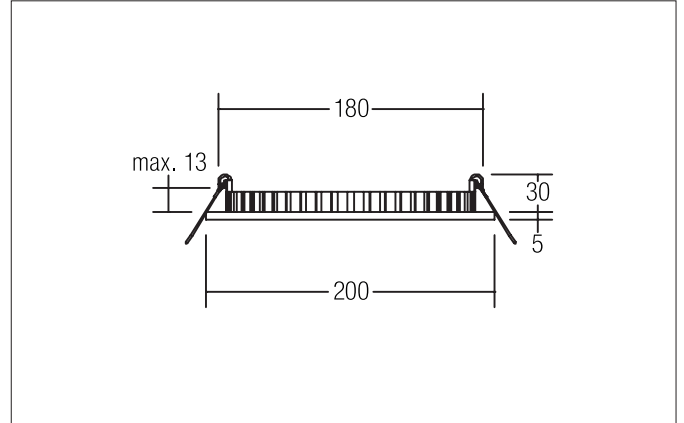

**FLAT30 LED recessed panel**

Article no. 12217074

Light.  
For Generations.**Tender**

LED recessed panel, Round. Toolless ceiling installation by installation springs. Ceiling cut-out Ø 180 mm, Installation depth 30 mm, Outer diameter 200 mm, Weight 0,336 kg, with rotationssymmetrical, deep, wide distributed light intensity. optimal light distribution due to a plastic, opal cover. Luminous flux 1.080 lm, Power 1 x 16 W, Light colour neutral white, Correlated color temperature (CCT) 4.000 K, Colour rendering index CRI > 80, Housing material: Aluminium / Plastic, Colour: White, Permissible ambient temperature (ta): -20 °C - +25 °C, Protection class (EN 61140): III, Degree of protection (DIN EN 60529): IP20, .For connection to an external driver, which is not included in the scope of delivery of the luminaire. Depending on driver dimmable.

Article data	
Article no.	12217074
GTIN	4251433915584
Series name	FLAT30
Short description	LED recessed panel
Material	Aluminium / Plastic
Colour	White
Type of surface	Matt
Shape	Round
Outer diameter	200 mm
Built-in diameter	180 mm
Installation depth	30 mm
Height	5 mm
Weight	0.336 kg

**FLAT30 LED recessed panel**

Article no. 12217074

Light.  
For Generations.

Lighting technology	
Colour temperature	4.000 K
Light colour	White
Light output	Direct
Luminous flux	1,080 lm
System efficiency	68 lm/W
Colour rendering	CRI > 80
Reflector	Without
Beam angle	120°
Light sharing	Symmetric

Packing data	
Gross weight	0.514 kg
Length of packaging	250 mm
Packaging width	225 mm
Packaging height	60 mm
Disposal at end of life	This product must not be disposed of with household waste. You are obliged, to dispose of such electrical waste separately. By disposing of electrical waste and other old or defective electronics separately, you support recycling or other forms of re-use. In that way you help to take care and to avoid that harmful substances get into the environment.